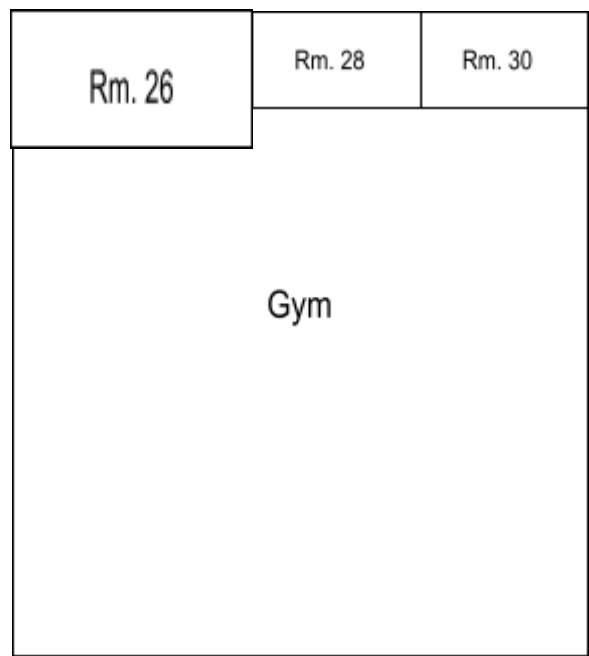

**Parish School of Religion**  
**Sunday Classroom Map**  
**9:15 am - 11:00 am**  
 Parents must walk students to and from classroom. Thank. You.

FRONT GATE