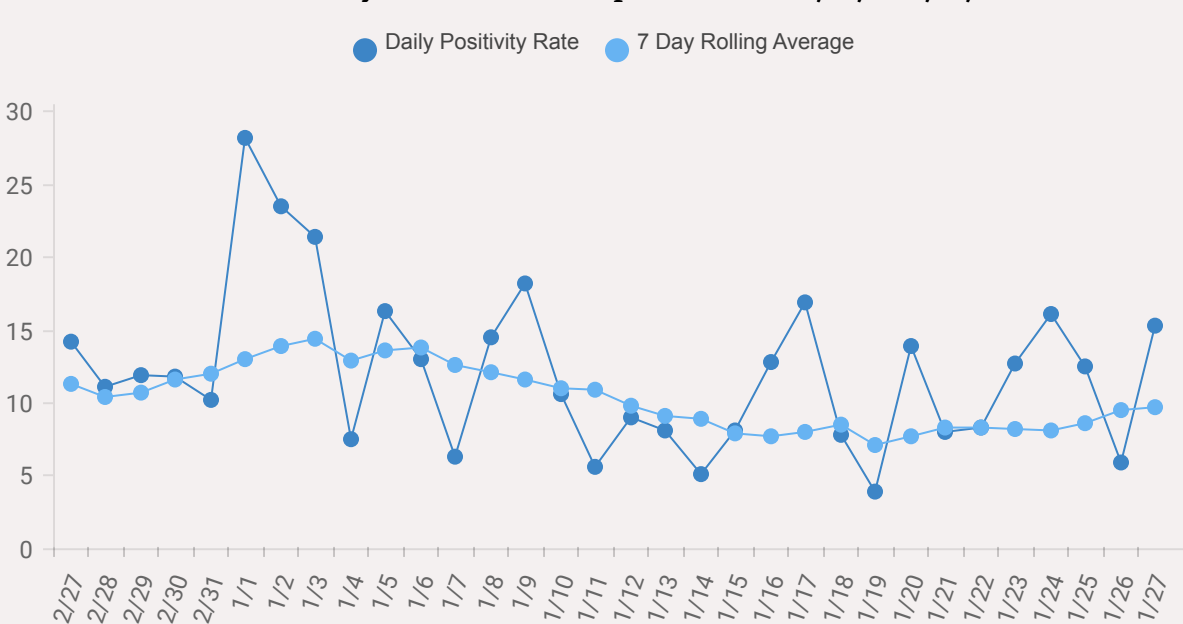

Test Positivity in St. John the Baptist Parish - 12/27/20-1/27/21