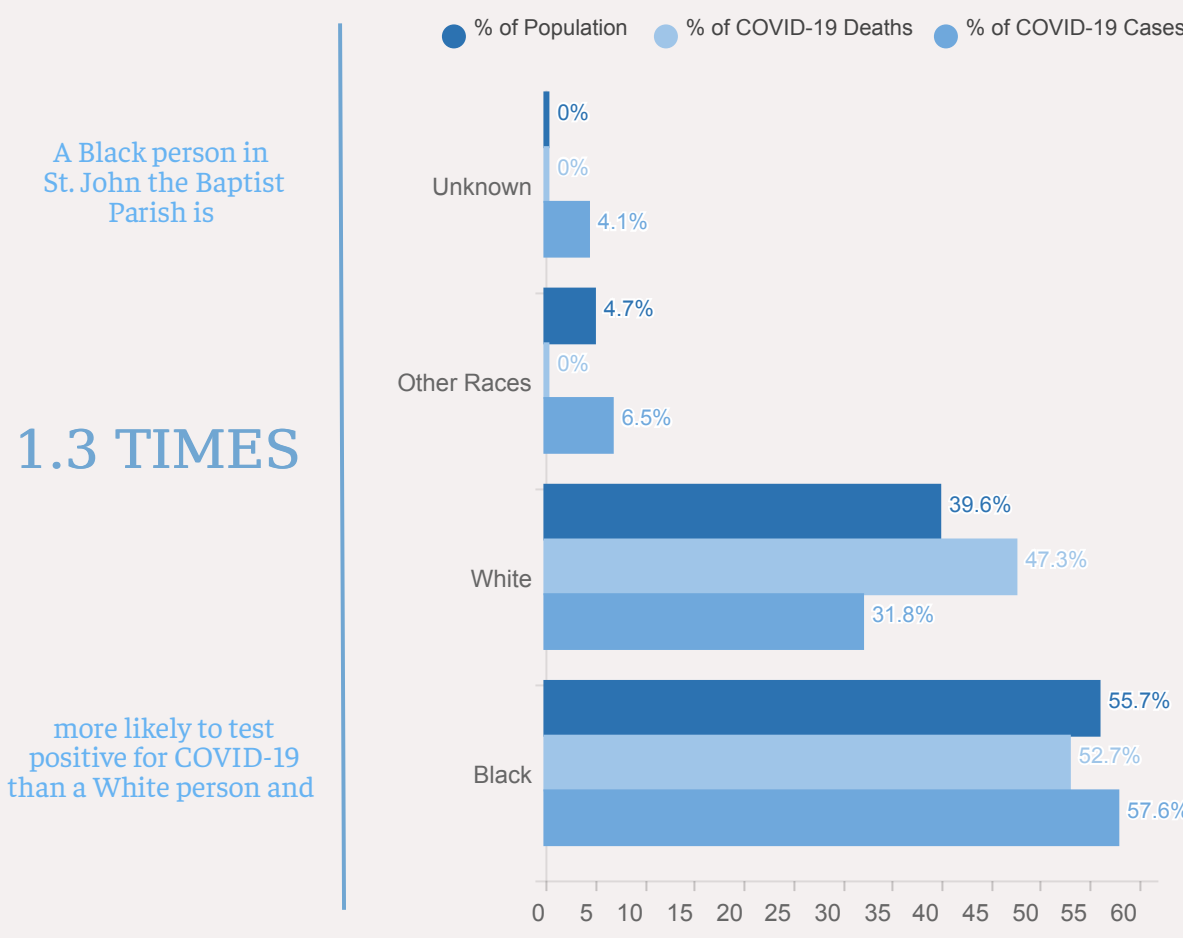

COVID-19 risk is not equal for all people in St. John the Baptist Parish

St. John the Baptist Parish is home to

12 industrial facilities that release

5.17 million pounds of toxic pollution each year

Exposure to air pollution is linked to increased risk of death from COVID-19