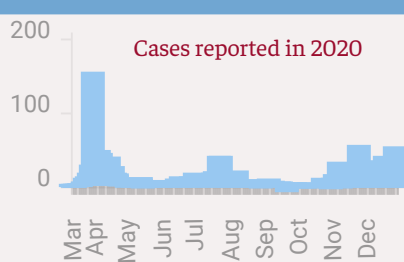

33.5 tests conducted per 1,000 residents ↓

* Testing data for week of 1/21-1/27

↑ + 9.6% average positivity rate

COVID-19

St. John the Baptist Parish, LA

19% POVERTY RATE

11.4% UNINSURED

24.9% <18 YEARS OLD

13.2% ≥ 65 YEARS OLD

St. John the Baptist Parish ranks #19 in deaths and #25 in cases statewide

122 deaths
1.4% of deaths statewide

3173 cases
.9% of cases statewide

St. John the Baptist Parish Risk Level

Very High

This risk level is provided by the New York Times and is based on cases per capita and test positivity.
<https://www.nytimes.com/interactive/2021/us/covid-risk-map.html>

Cases and Deaths in St. John the Baptist Parish, 2021

Test Positivity in St. John the Baptist Parish - 12/27/20-1/27/21

COVID-19 risk is not equal for all people in St. John the Baptist Parish

St. John the Baptist Parish is home to

12 industrial facilities that release

5.17 million pounds of toxic pollution each year

Exposure to air pollution is linked to increased risk of death from COVID-19