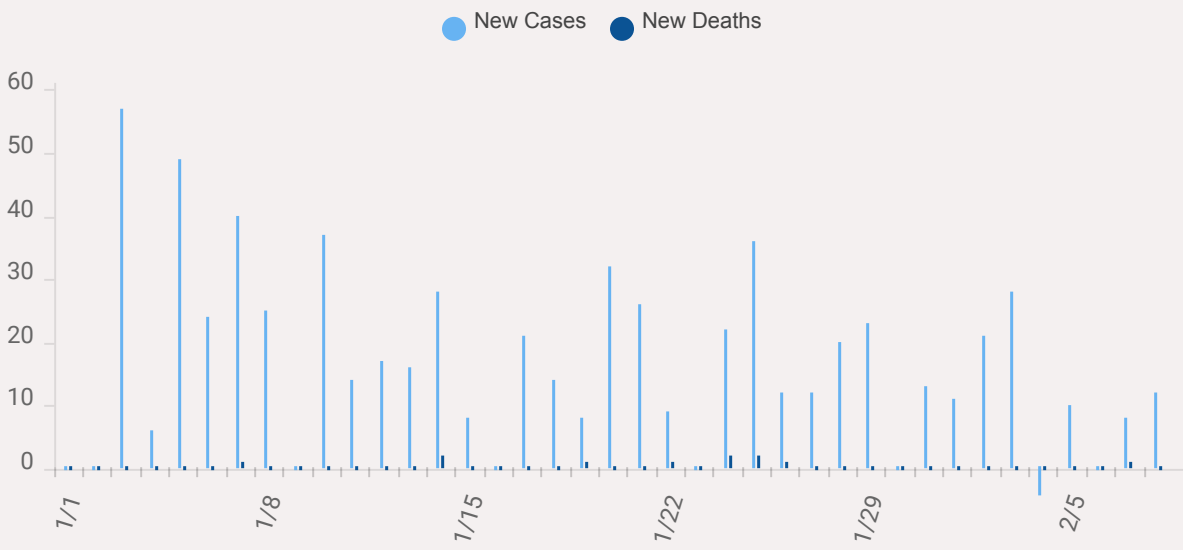

Cases and Deaths in St. John the Baptist Parish, 2021