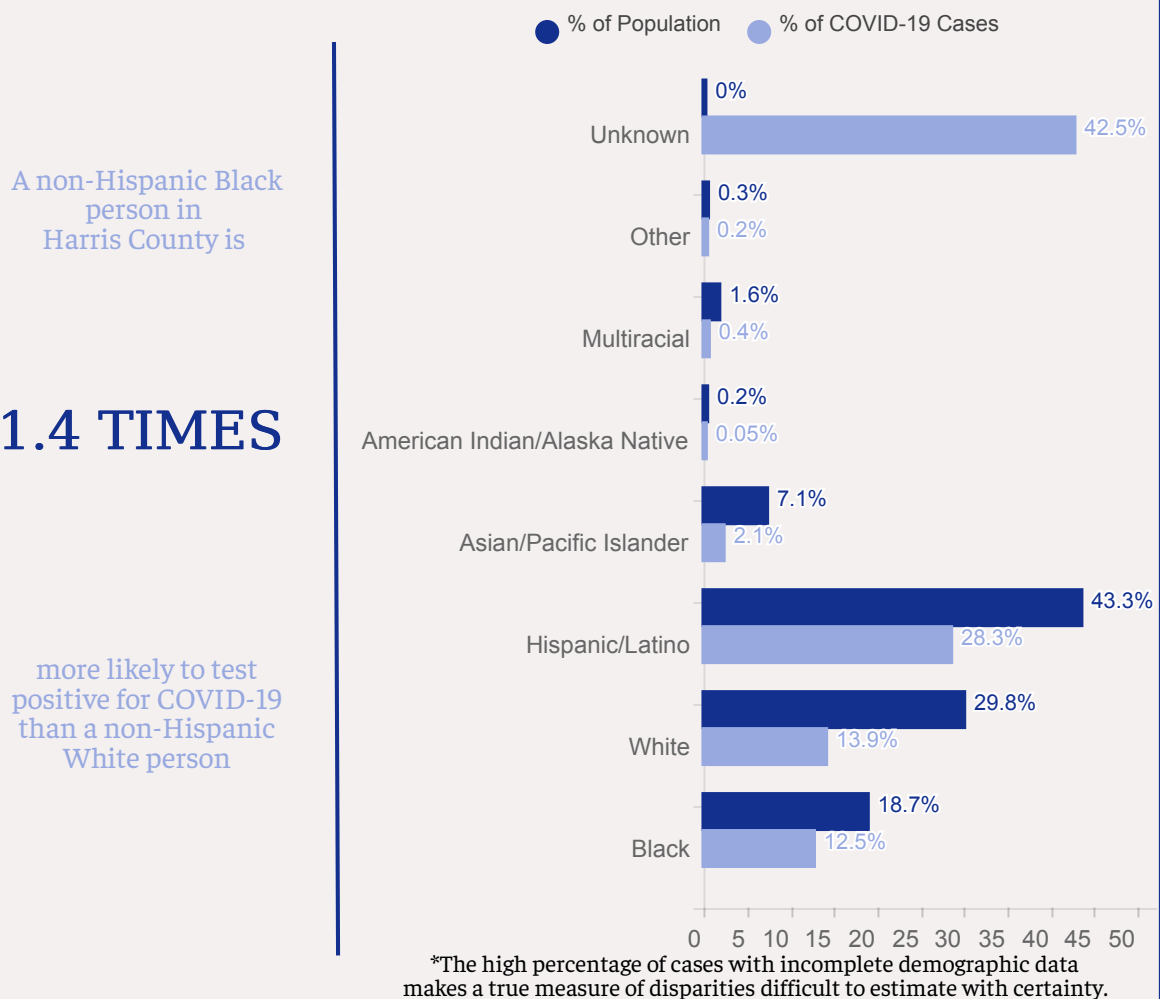

COVID-19

Harris County, TX

\$ **16.6% POVERTY RATE**
  **20.8% UNINSURED**
  **26.6% <18 YEARS OLD**
  **10.5% ≥ 65 YEARS OLD**

Harris County ranks #1 in deaths and #1 in cases statewide

COVID-19 risk is not equal for all people in Harris County

Harris County is home to

378 facilities that release

33.3 million pounds of toxic pollution each year

Exposure to air pollution is linked to increased risk of death from COVID-19