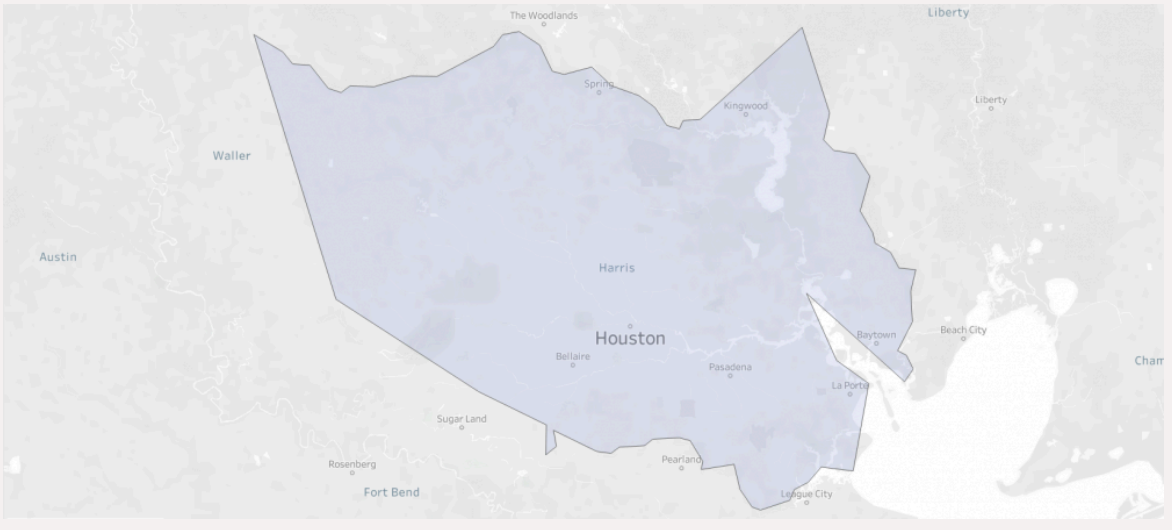

COVID-19

Harris County, TX

\$ **16.6% POVERTY RATE**
  **20.8% UNINSURED**
  **26.6% <18 YEARS OLD**
  **10.5% ≥ 65 YEARS OLD**

Harris County ranks #1 in deaths and #1 in cases statewide

COVID-19 risk is not equal for all people in Harris County