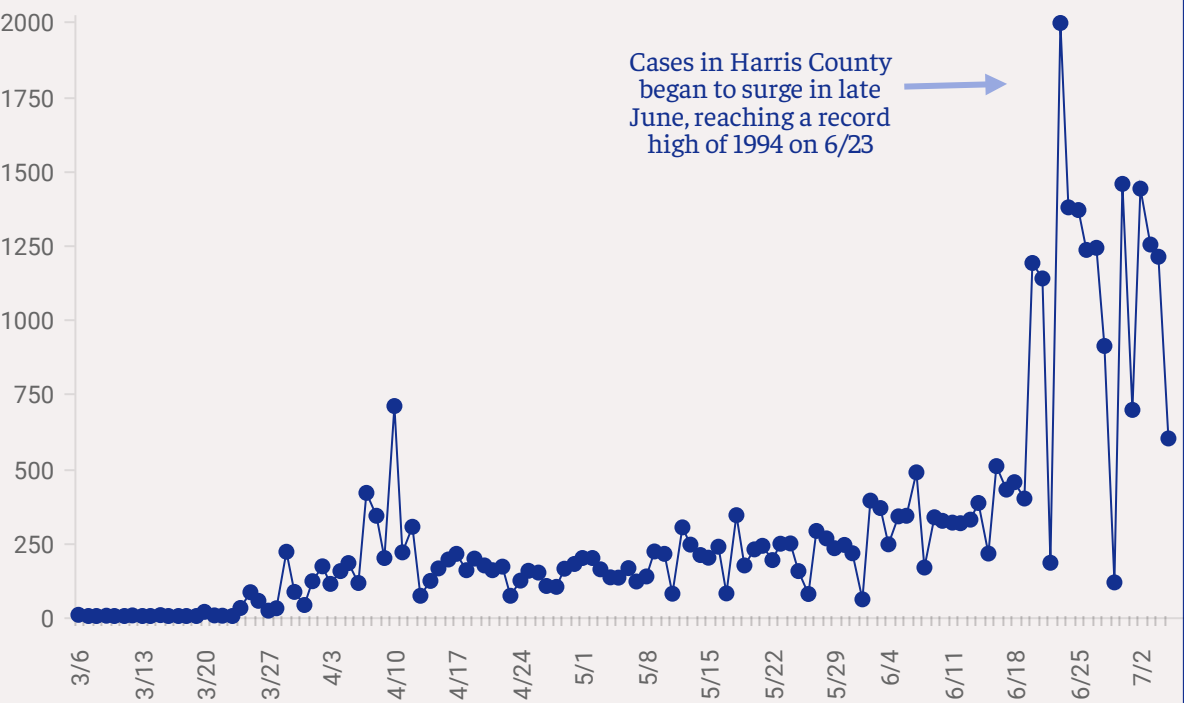

COVID-19

Harris County, TX

\$ **16.6% POVERTY RATE**
  **20.8% UNINSURED**
  **26.6% <18 YEARS OLD**
  **10.5% ≥ 65 YEARS OLD**

Harris County ranks #1 in deaths and #1 in cases statewide

COVID-19 risk is not equal for all people in Harris County

Harris County is home to

378 facilities that release

33.3 million pounds of toxic pollution each year

Exposure to air pollution is linked to increased risk of death from COVID-19