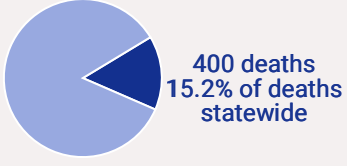

COVID-19

Harris County, TX

\$ **16.6% POVERTY RATE**
  **20.8% UNINSURED**
  **26.6% <18 YEARS OLD**
  **10.5% ≥ 65 YEARS OLD**

Harris County ranks #1 in deaths and #1 in cases statewide

COVID-19 risk is not equal for all people in Harris County