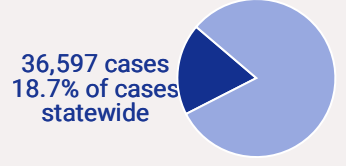

COVID-19

Harris County, TX

\$ **16.6% POVERTY RATE**
  **20.8% UNINSURED**
  **26.6% <18 YEARS OLD**
  **10.5% ≥ 65 YEARS OLD**

Harris County ranks #1 in deaths and #1 in cases statewide

COVID-19 risk is not equal for all people in Harris County