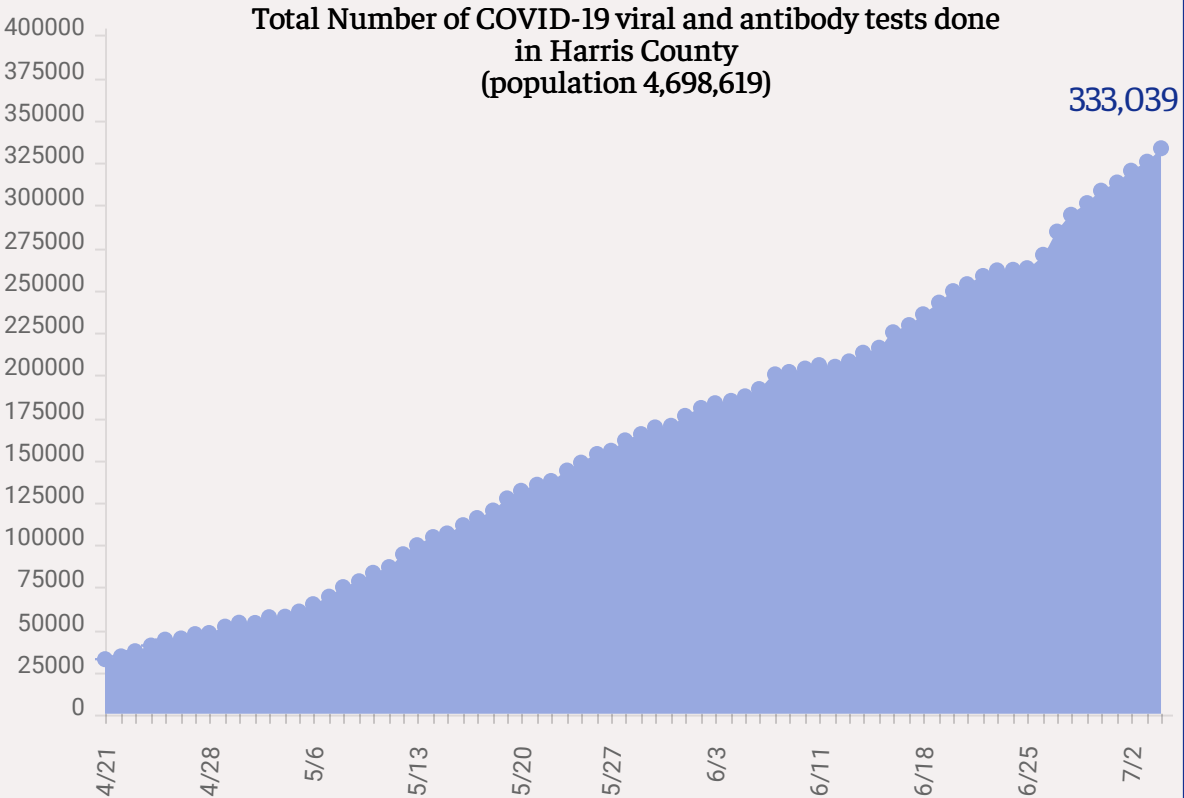

COVID-19

Harris County, TX

\$ **16.6% POVERTY RATE**
  **20.8% UNINSURED**
  **26.6% <18 YEARS OLD**
  **10.5% ≥ 65 YEARS OLD**

Harris County ranks #1 in deaths and #1 in cases statewide

COVID-19 risk is not equal for all people in Harris County