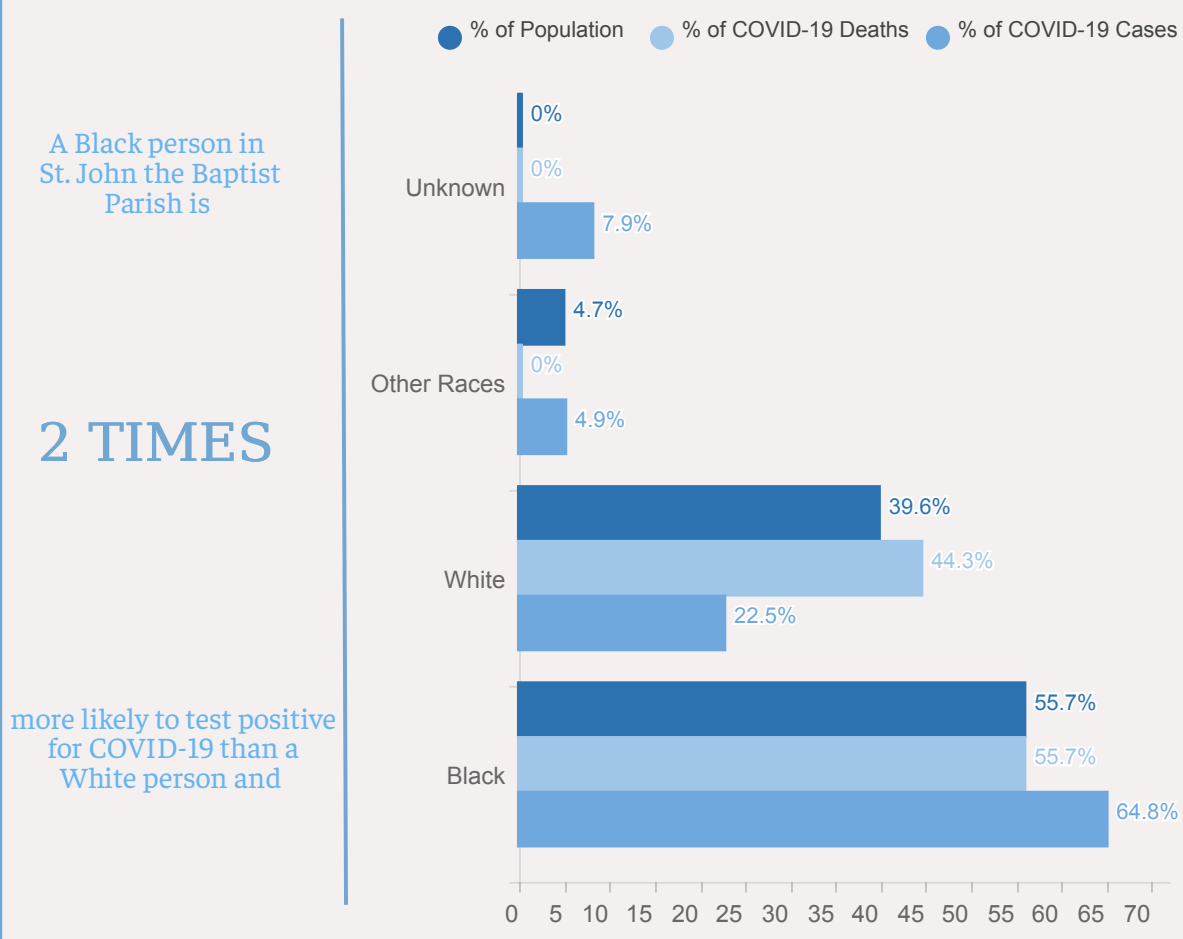

COVID-19 risk is not equal for all people in St. John the Baptist Parish

St. John the Baptist Parish is home to

12 industrial facilities that release

5.17 million pounds of toxic pollution each year

Exposure to air pollution is linked to increased risk of death from COVID-19