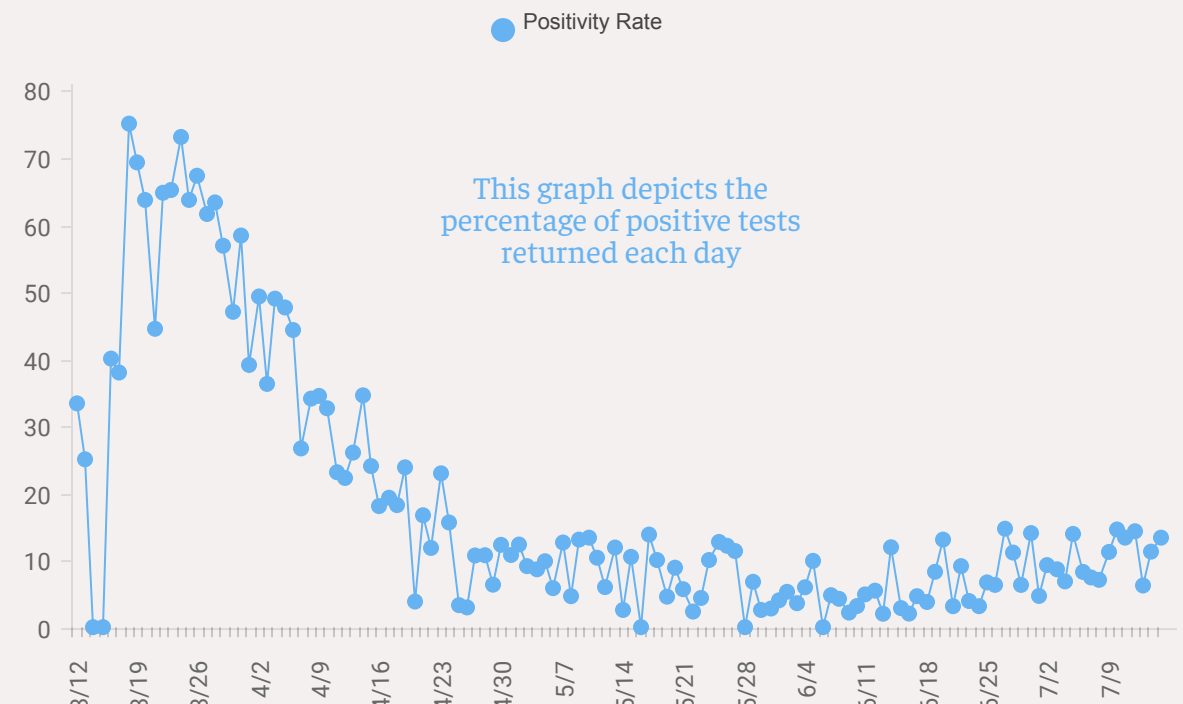

268 tests
conducted per
1,000 residents

11% of
tests were
positive

COVID-19

St. John the Baptist Parish, LA

19%
**POVERTY
RATE**

11.4%
UNINSURED

24.9%
**<18 YEARS
OLD**

13.2%
**≥ 65 YEARS
OLD**

St. John the Baptist Parish ranks #10 in deaths and #21 in cases statewide

88 deaths
2.4% of deaths
statewide

1291 cases
1.2% of cases
statewide

COVID-19 risk is not equal for all people in St. John the Baptist Parish

St. John the Baptist Parish is home to

12 industrial facilities that release

5.17 million pounds of toxic pollution each year

Exposure to air pollution is linked to increased risk of death from COVID-19