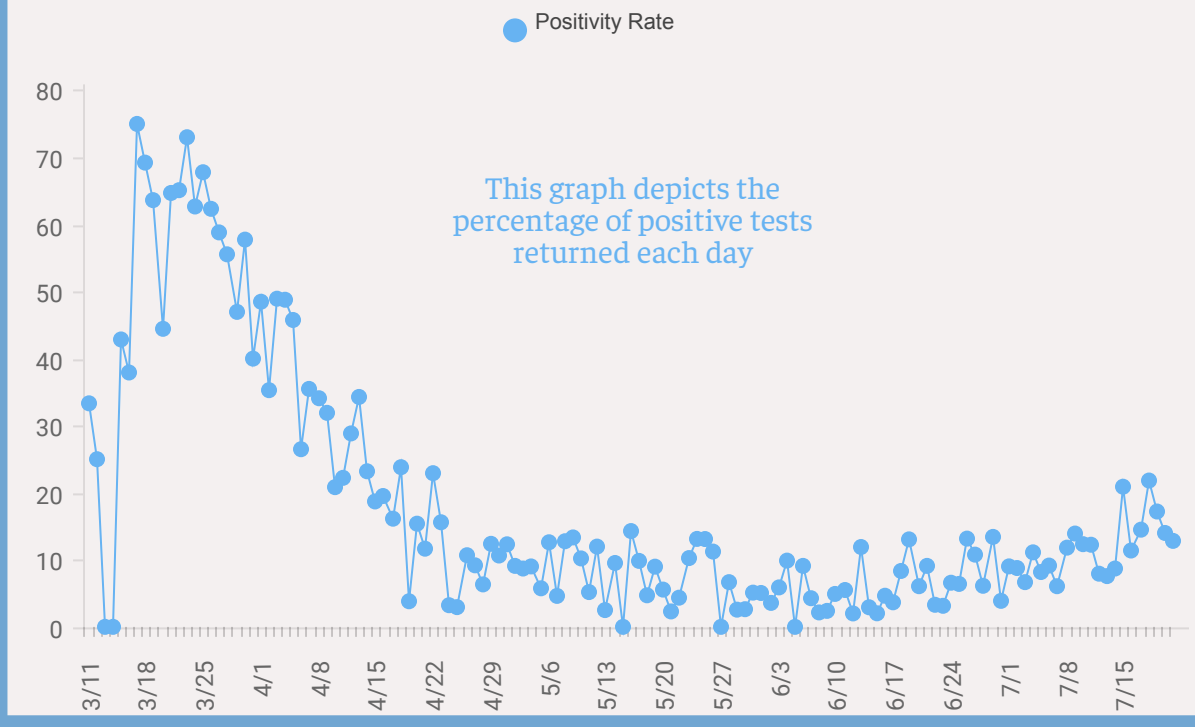

287.3 tests
conducted per
1,000 residents

10.9% of
tests were
positive

COVID-19

St. John the Baptist Parish, LA

19%
**POVERTY
RATE**

11.4%
UNINSURED

24.9%
**<18 YEARS
OLD**

13.2%
**≥ 65 YEARS
OLD**

St. John the Baptist Parish ranks #10 in deaths and #22 in cases statewide

88 deaths
2.3% of deaths
statewide

1355 cases
1.1% of cases
statewide

COVID-19 risk is not equal for all people in St. John the Baptist Parish

St. John the Baptist Parish is home to

12 industrial facilities that release

5.17 million pounds of toxic pollution each year

Exposure to air pollution is linked to increased risk of death from COVID-19