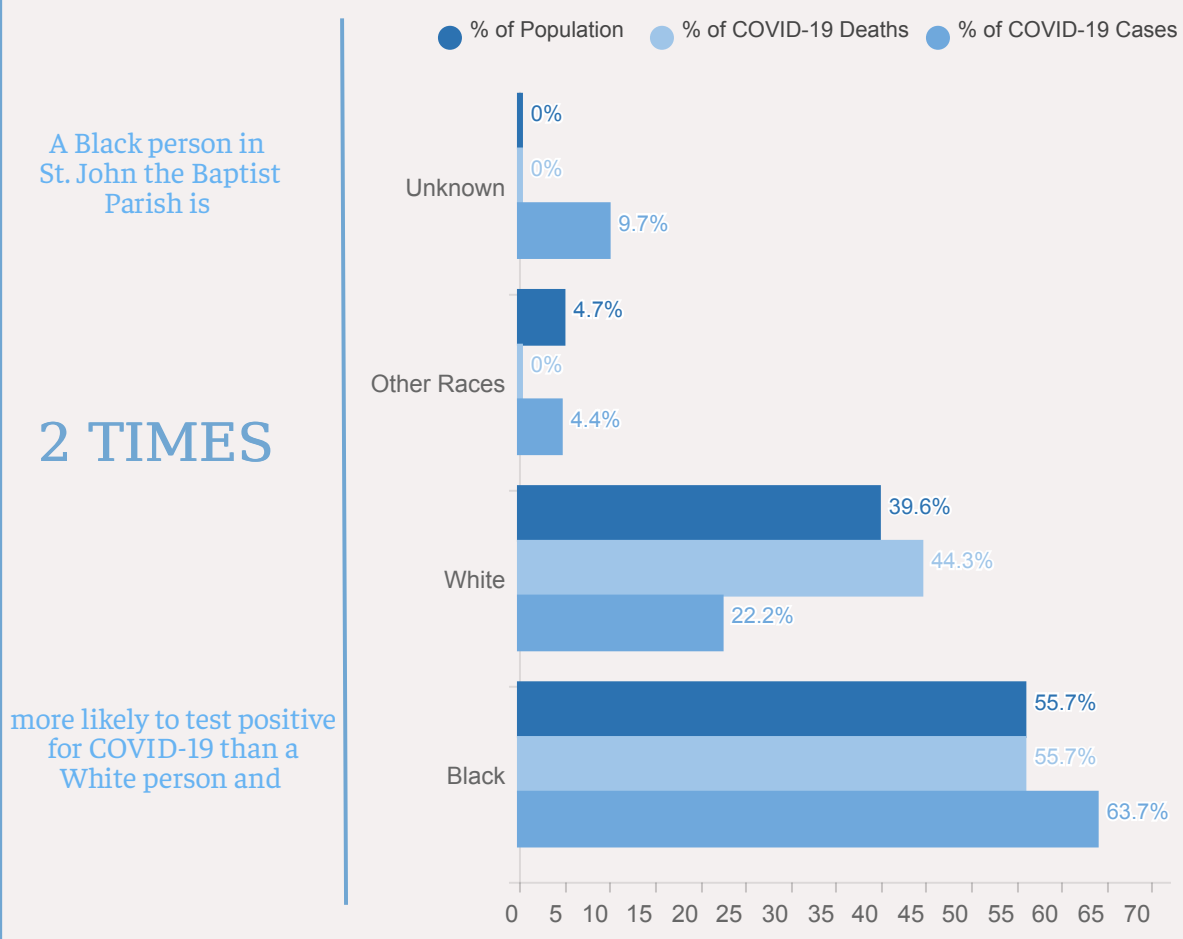

COVID-19 risk is not equal for all people in St. John the Baptist Parish

St. John the Baptist Parish is home to

12 industrial facilities that release

5.17 million pounds of toxic pollution each year

Exposure to air pollution is linked to increased risk of death from COVID-19