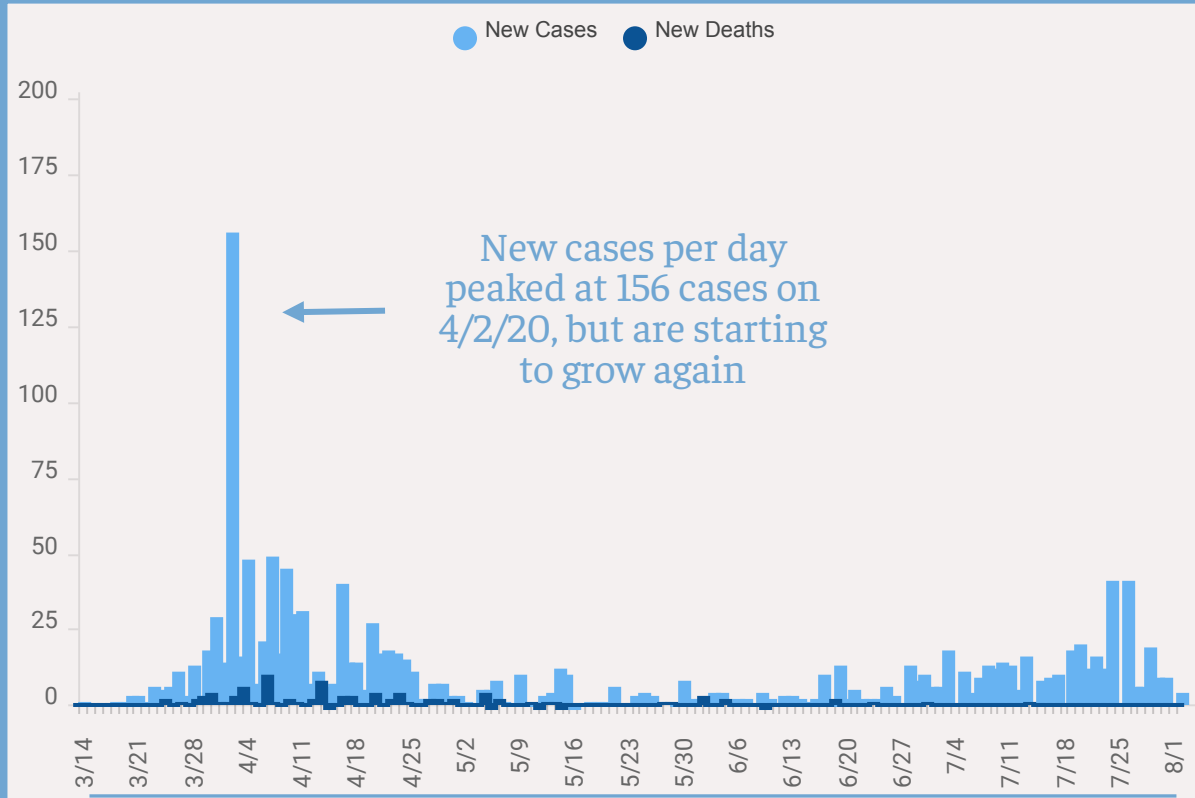

## St. John the Baptist Parish, LA

 **19%**  
**POVERTY  
 RATE**

 **11.4%**  
**UNINSURED**

 **24.9%**  
**<18 YEARS  
 OLD**

 **13.2%**  
**≥ 65 YEARS  
 OLD**

St. John the Baptist Parish ranks #10 in deaths and #22 in cases statewide

**88 deaths**  
 2.3% of deaths  
 statewide

**1355 cases**  
 1.1% of cases  
 statewide