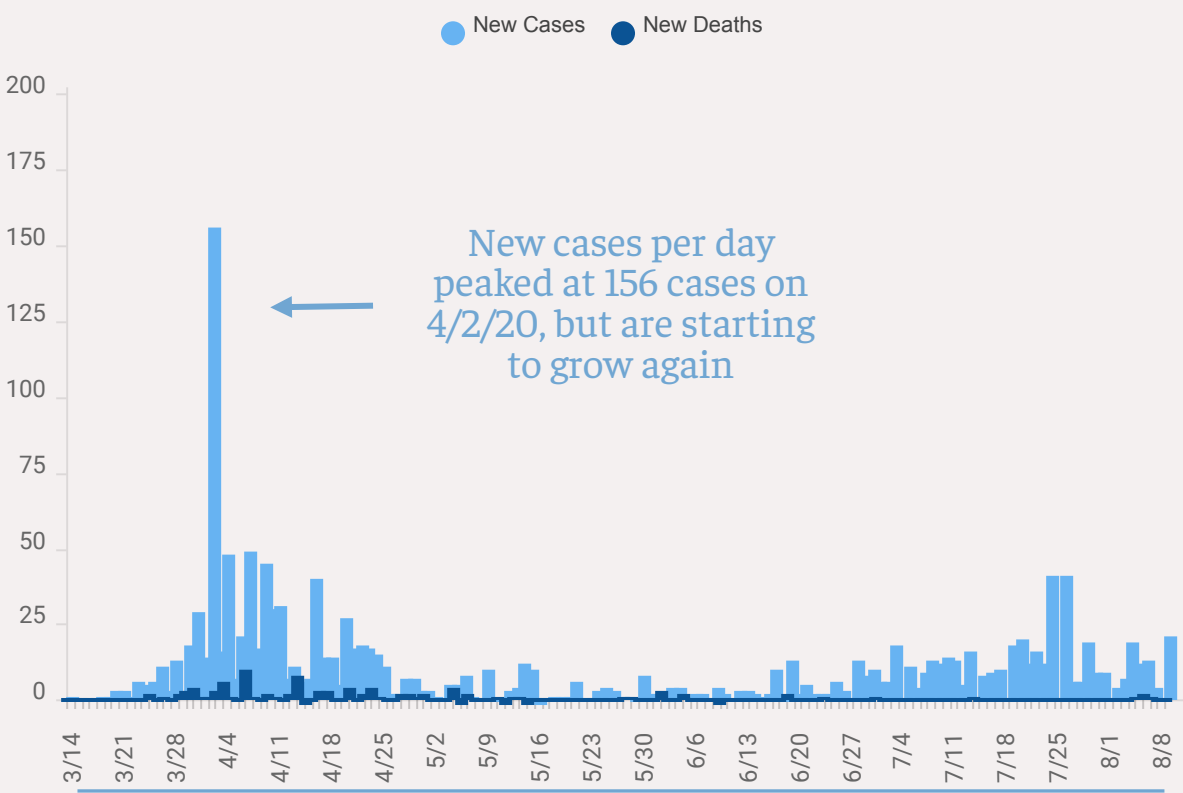

 316.3 tests
 conducted per
 1,000 residents

 10.4% of
 tests were
 positive

COVID-19

St. John the Baptist Parish, LA

 **19%**
**POVERTY
 RATE**

 **11.4%**
UNINSURED

 **24.9%**
**<18 YEARS
 OLD**

 **13.2%**
**≥ 65 YEARS
 OLD**

St. John the Baptist Parish ranks #11 in deaths and #23 in cases statewide

92 deaths
 2.2% of deaths
 statewide

1430 cases
 1.1% of cases
 statewide

COVID-19 risk is not equal for all people in St. John the Baptist Parish