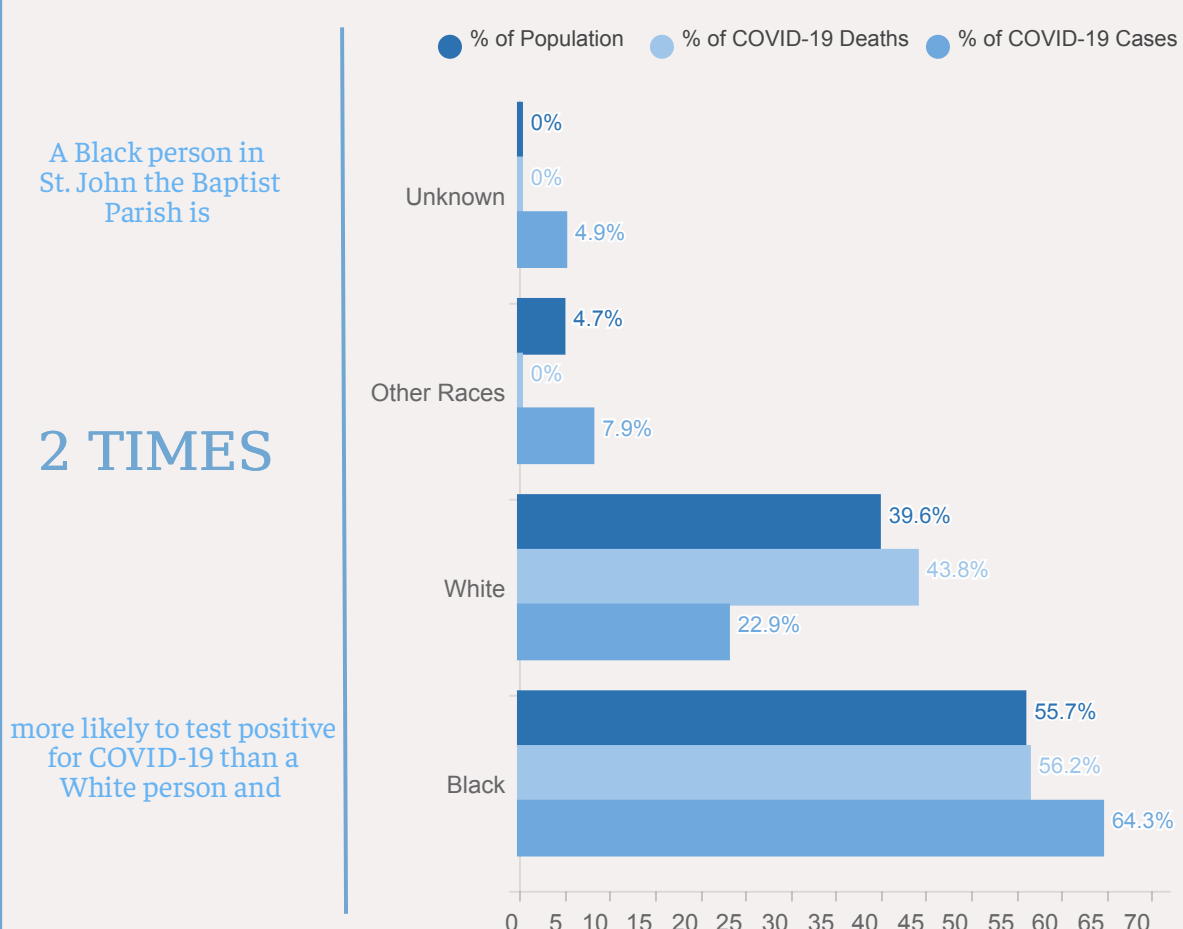

COVID-19 risk is not equal for all people in St. John the Baptist Parish

St. John the Baptist Parish is home to

12 industrial facilities that release

5.17 million pounds of toxic pollution each year

Exposure to air pollution is linked to increased risk of death from COVID-19