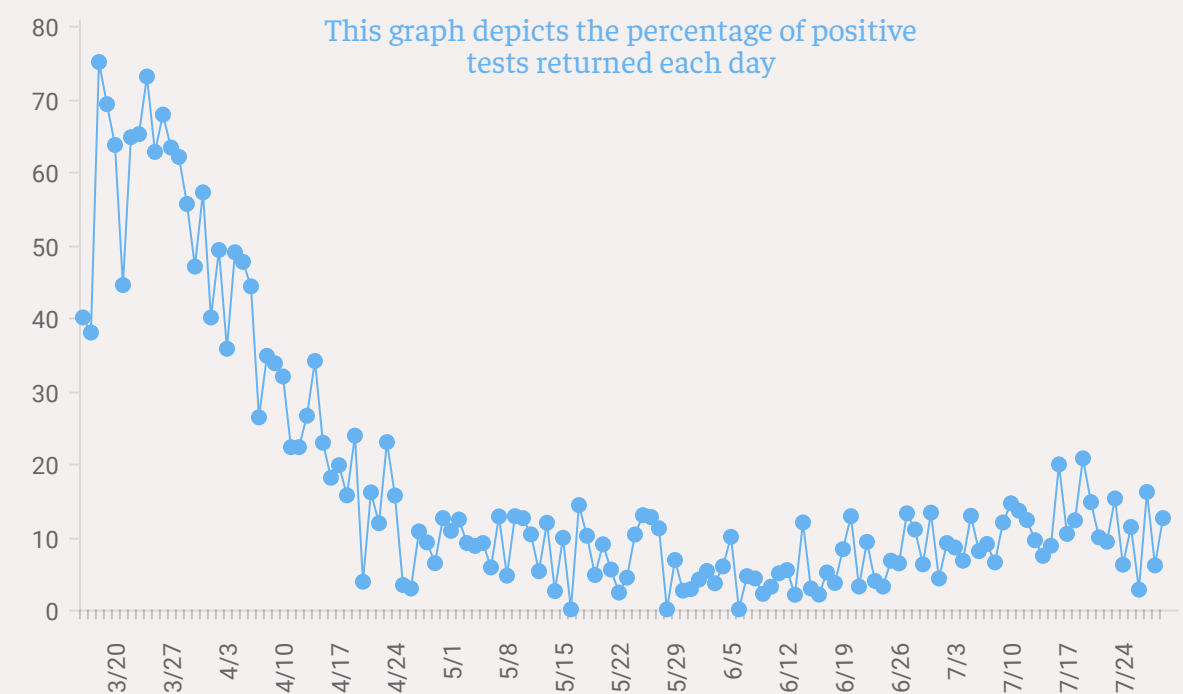

316.3 tests
conducted per
1,000 residents

10.4% of
tests were
positive

COVID-19

St. John the Baptist Parish, LA

19%
**POVERTY
RATE**

11.4%
UNINSURED

24.9%
**<18 YEARS
OLD**

13.2%
**≥ 65 YEARS
OLD**

St. John the Baptist Parish ranks #11 in deaths and #23 in cases statewide

92 deaths
2.2% of deaths
statewide

1430 cases
1.1% of cases
statewide

COVID-19 risk is not equal for all people in St. John the Baptist Parish

St. John the Baptist Parish is home to

12 industrial facilities that release

5.17 million pounds of toxic pollution each year

Exposure to air pollution is linked to increased risk of death from COVID-19