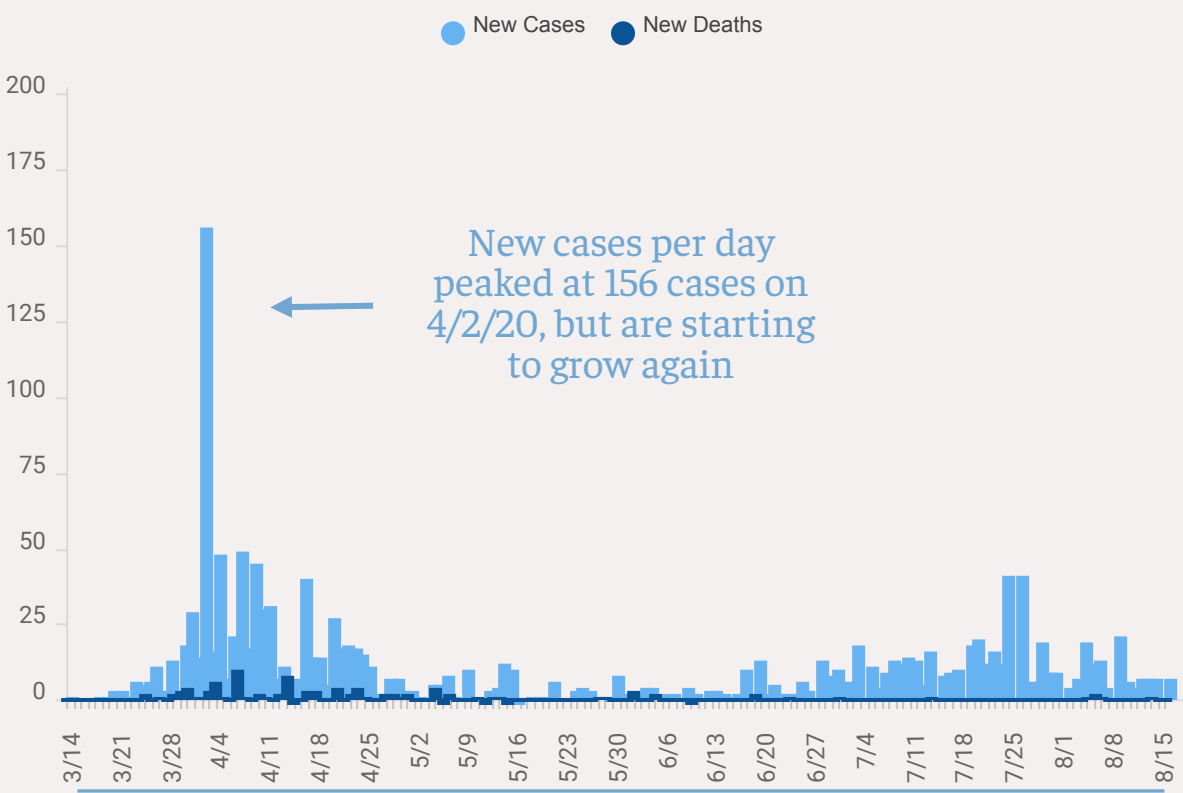

 336.6 tests conducted per 1,000 residents

 10% of tests were positive

## St. John the Baptist Parish, LA

 19% POVERTY RATE

 11.4% UNINSURED

 24.9% <18 YEARS OLD

 13.2% ≥ 65 YEARS OLD

St. John the Baptist Parish ranks #12 in deaths and #23 in cases statewide

93 deaths  
2.2% of deaths statewide

1465 cases  
1.1% of cases statewide