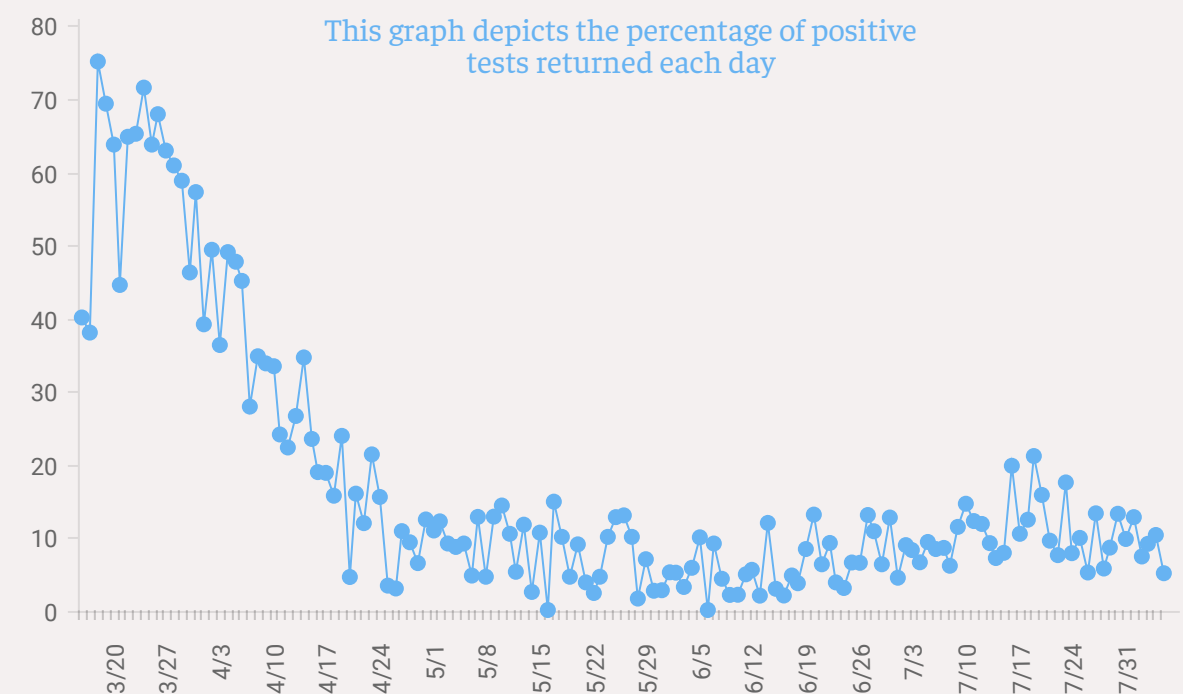

336.6 tests conducted per 1,000 residents

10% of tests were positive

COVID-19

St. John the Baptist Parish, LA

19% POVERTY RATE

11.4% UNINSURED

24.9% <18 YEARS OLD

13.2% ≥ 65 YEARS OLD

St. John the Baptist Parish ranks #12 in deaths and #23 in cases statewide

93 deaths
2.2% of deaths statewide

1465 cases
1.1% of cases statewide

COVID-19 risk is not equal for all people in St. John the Baptist Parish

St. John the Baptist Parish is home to

12 industrial facilities that release

5.17 million pounds of toxic pollution each year

Exposure to air pollution is linked to increased risk of death from COVID-19