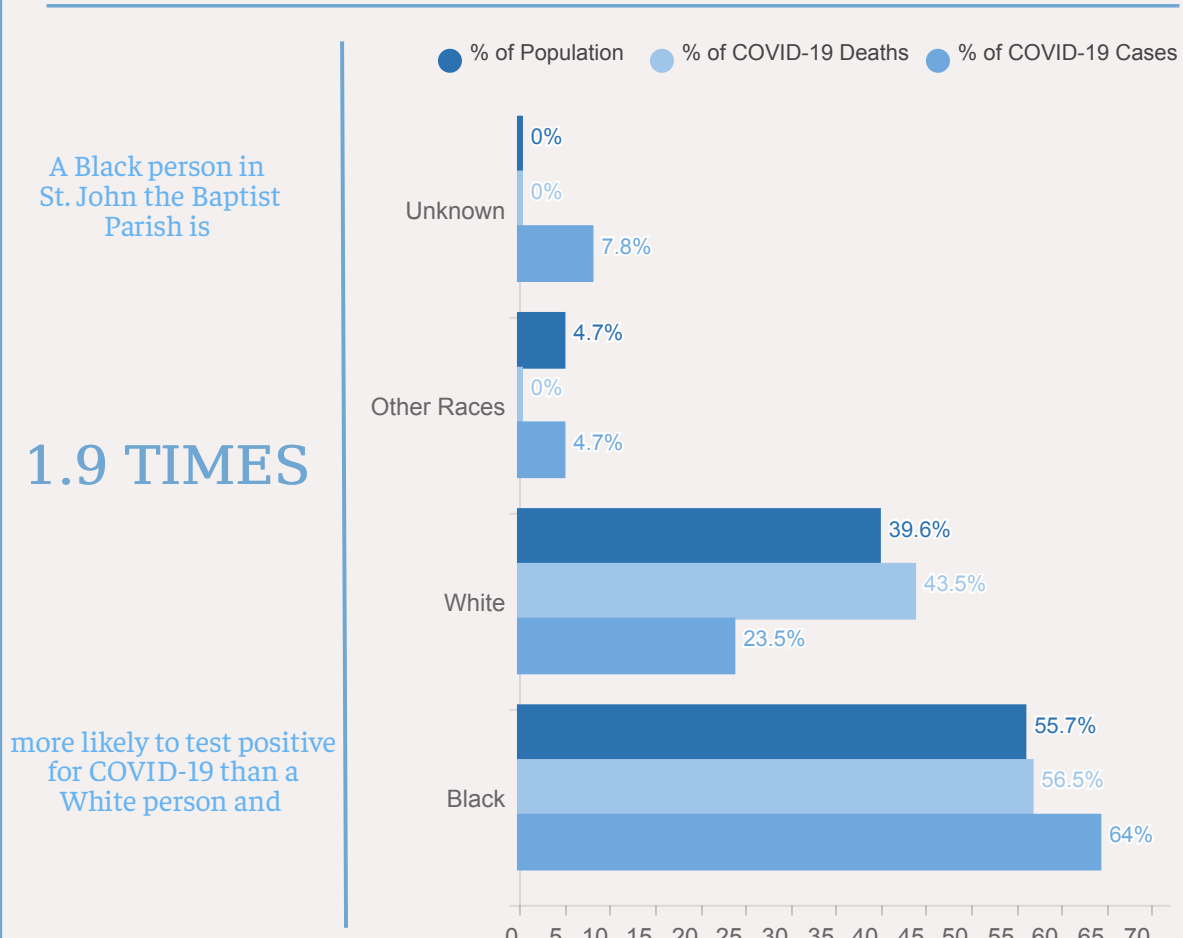

COVID-19 risk is not equal for all people in St. John the Baptist Parish

St. John the Baptist Parish is home to

12 industrial facilities that release

5.17 million pounds of toxic pollution each year

Exposure to air pollution is linked to increased risk of death from COVID-19