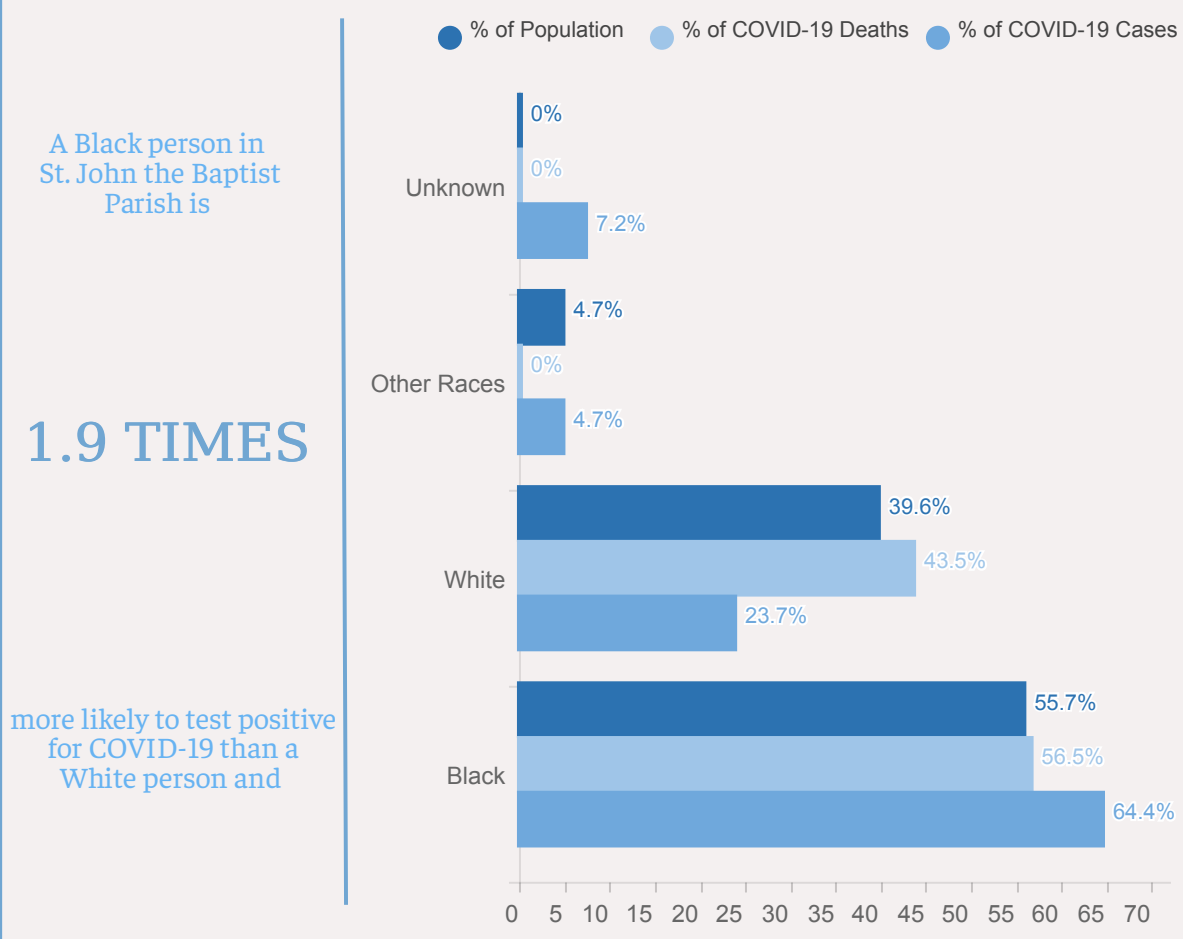

COVID-19 risk is not equal for all people in St. John the Baptist Parish

St. John the Baptist Parish is home to

12 industrial facilities that release

5.17 million pounds of toxic pollution each year

Exposure to air pollution is linked to increased risk of death from COVID-19