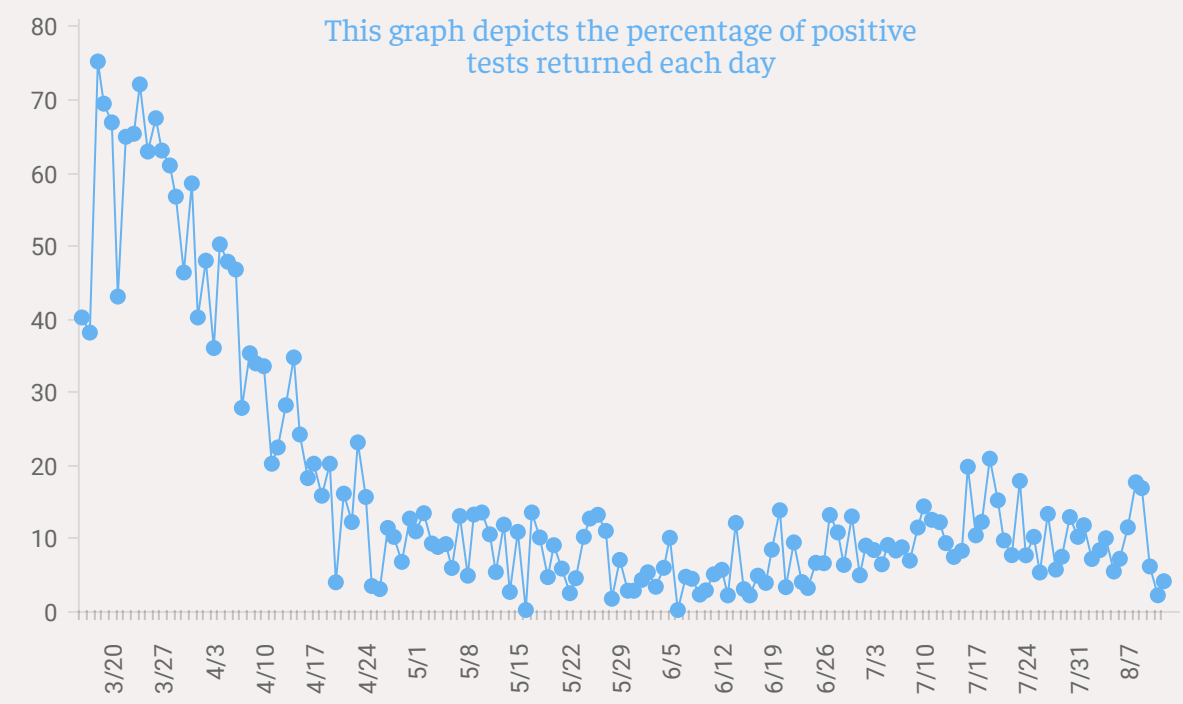

353 tests
conducted per
1,000 residents

9.7% of
tests were
positive

COVID-19

St. John the Baptist Parish, LA

19%
**POVERTY
RATE**

11.4%
UNINSURED

24.9%
**<18 YEARS
OLD**

13.2%
**≥ 65 YEARS
OLD**

St. John the Baptist Parish ranks #12 in deaths and #23 in cases statewide

94 deaths
2% of deaths
statewide

1487 cases
1% of cases
statewide

COVID-19 risk is not equal for all people in St. John the Baptist Parish

St. John the Baptist Parish is home to

12 industrial facilities that release

5.17 million pounds of toxic pollution each year

Exposure to air pollution is linked to increased risk of death from COVID-19