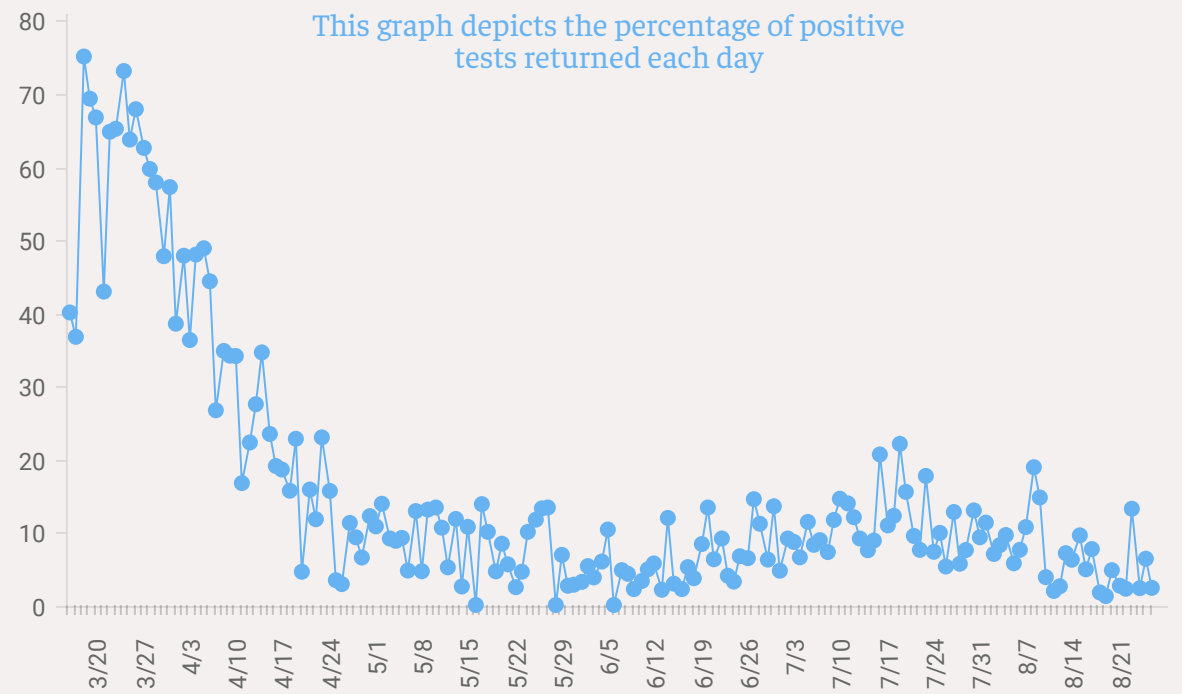

395.8 tests conducted per 1,000 residents

9% of tests were positive

COVID-19

St. John the Baptist Parish, LA

19% POVERTY RATE

11.4% UNINSURED

24.9% <18 YEARS OLD

13.2% ≥ 65 YEARS OLD

St. John the Baptist Parish ranks #15 in deaths and #23 in cases statewide

97 deaths
2% of deaths statewide

1540 cases
1% of cases statewide

COVID-19 risk is not equal for all people in St. John the Baptist Parish

St. John the Baptist Parish is home to

12 industrial facilities that release

5.17 million pounds of toxic pollution each year

Exposure to air pollution is linked to increased risk of death from COVID-19