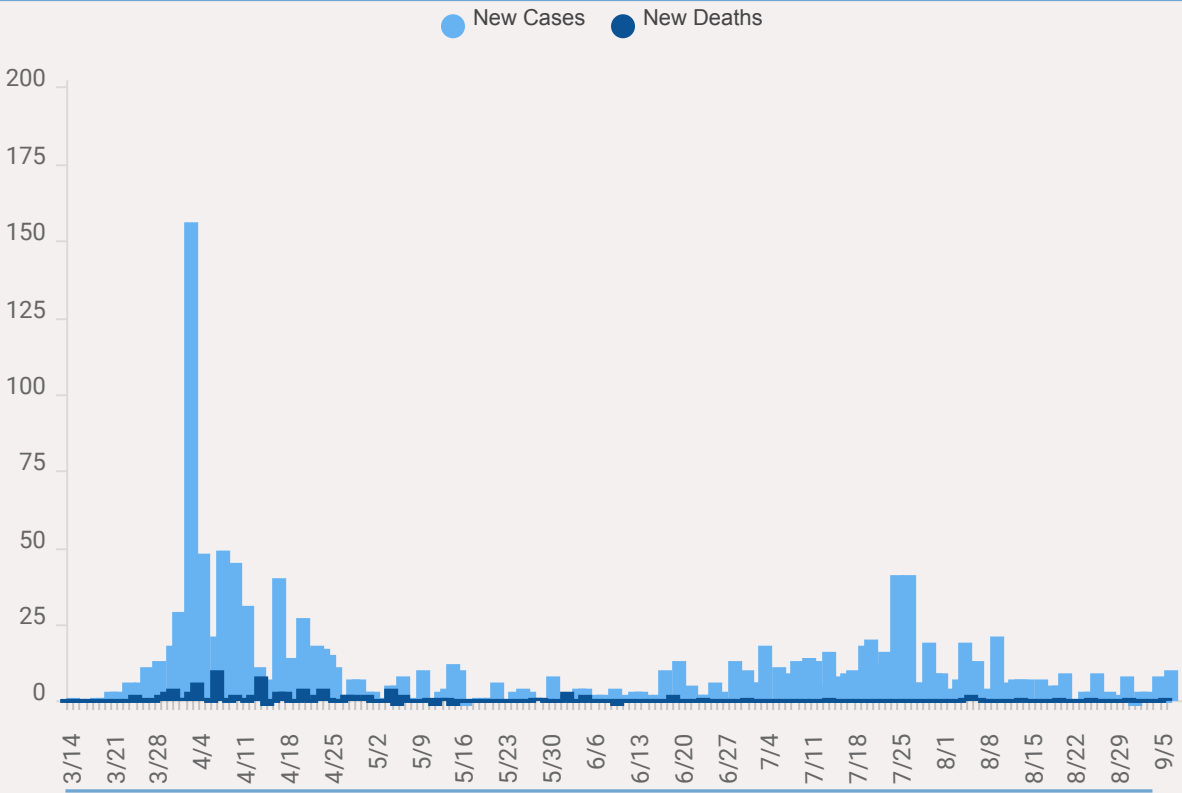

395.8 tests conducted per 1,000 residents

9% of tests were positive

## St. John the Baptist Parish, LA

19% POVERTY RATE

11.4% UNINSURED

24.9% <18 YEARS OLD

13.2% ≥ 65 YEARS OLD

St. John the Baptist Parish ranks #15 in deaths and #23 in cases statewide

97 deaths  
2% of deaths statewide

1540 cases  
1% of cases statewide