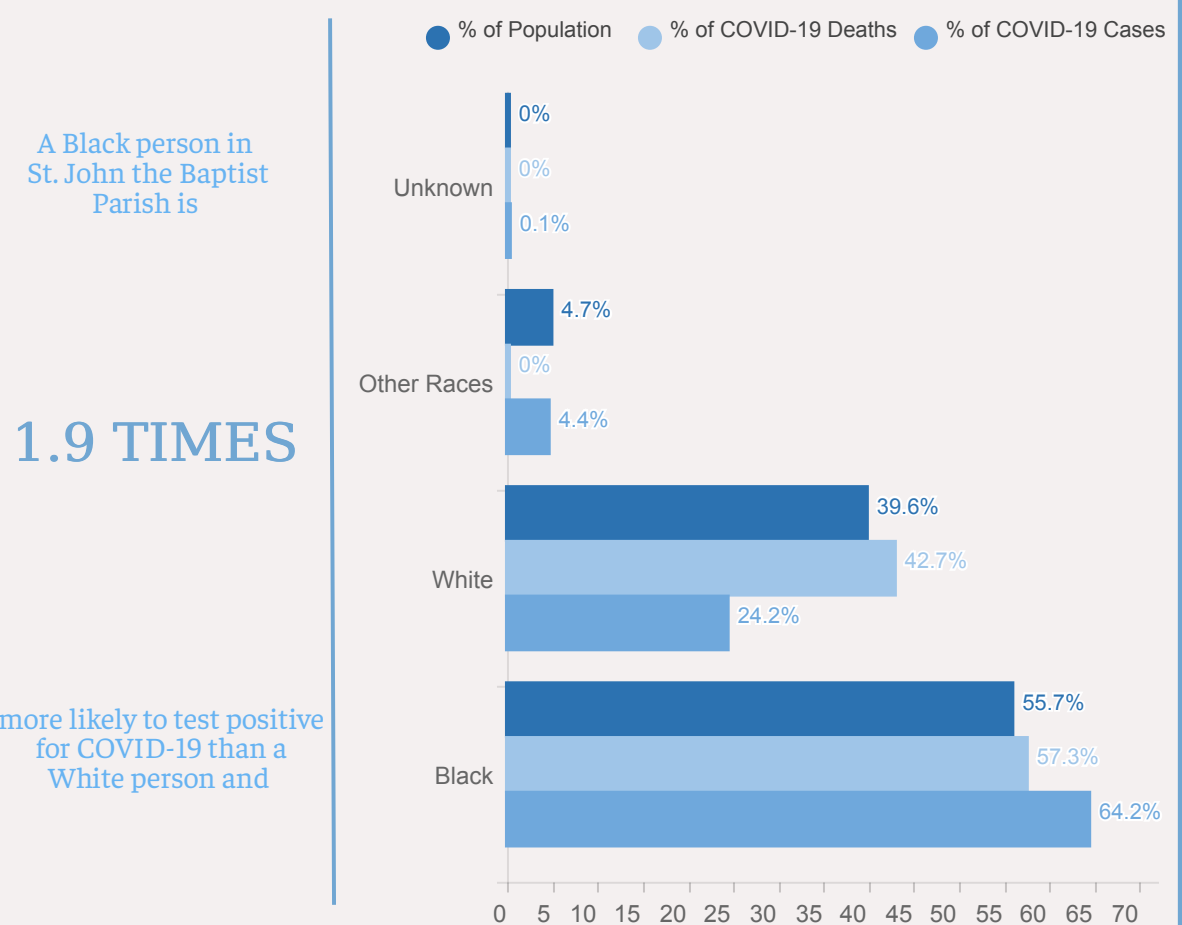

COVID-19 risk is not equal for all people in St. John the Baptist Parish

St. John the Baptist Parish is home to

12 industrial facilities that release

5.17 million pounds of toxic pollution each year

Exposure to air pollution is linked to increased risk of death from COVID-19