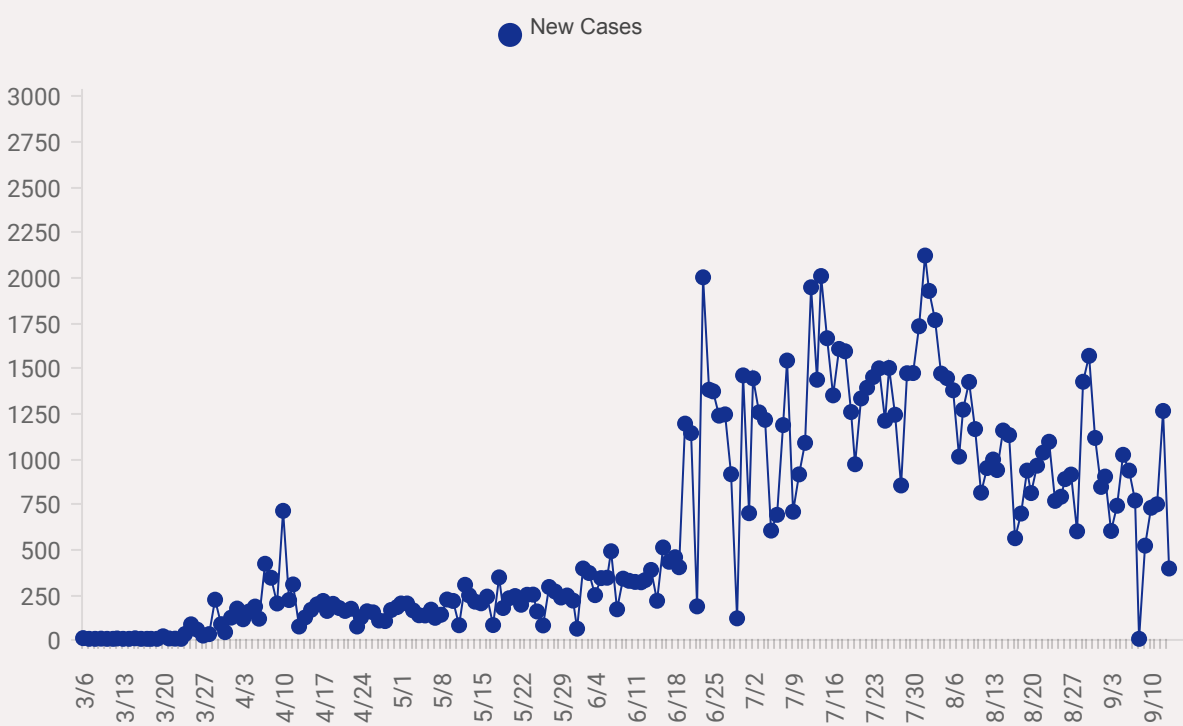

# COVID-19 Harris County, TX

Harris County ranks #1 in deaths and #1 in cases statewide

## COVID-19 risk is not equal for all people in Harris County

Harris County is home to

**378** industrial facilities that release

**33.3** million pounds of toxic pollution each year

Exposure to air pollution is linked to increased risk of death from COVID-19