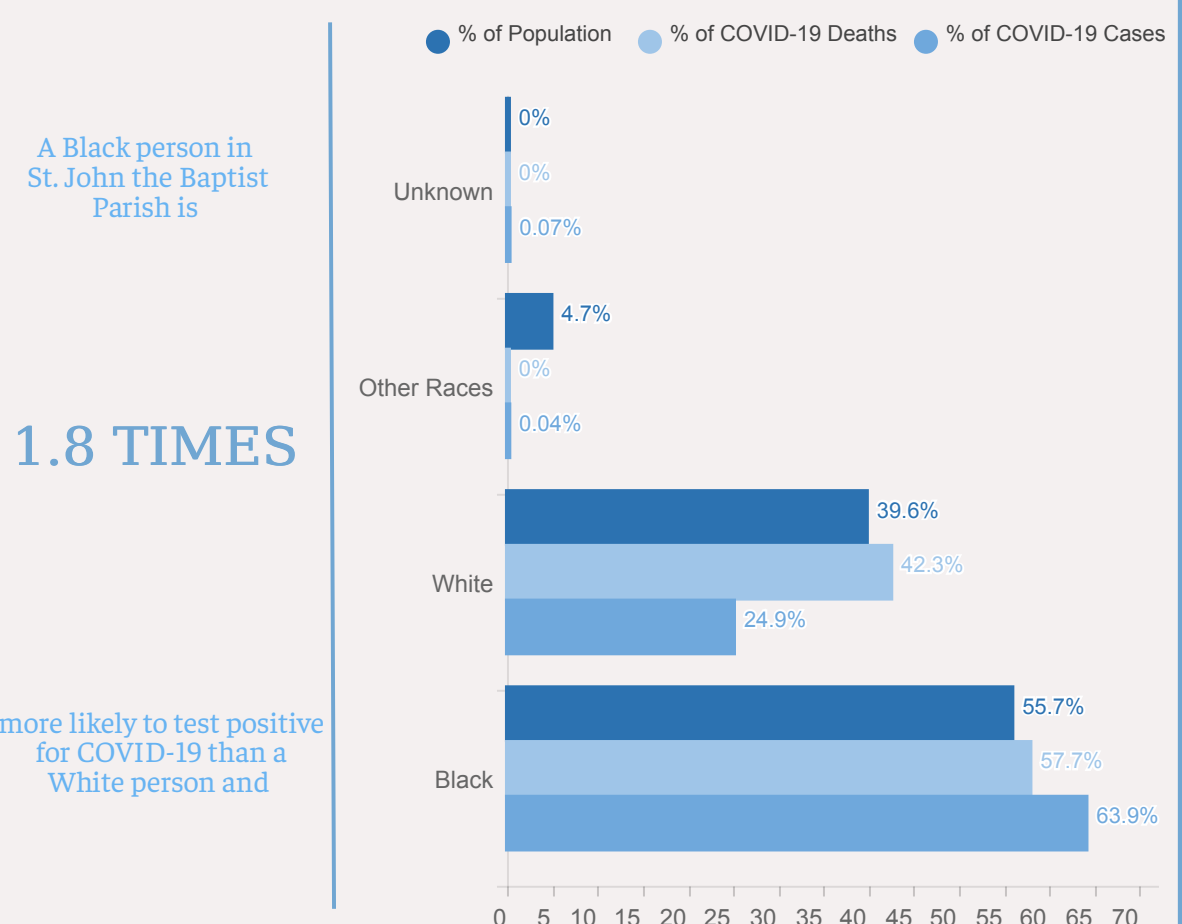

COVID-19 risk is not equal for all people in St. John the Baptist Parish

St. John the Baptist Parish is home to

12 industrial facilities that release

5.17 million pounds of toxic pollution each year

Exposure to air pollution is linked to increased risk of death from COVID-19