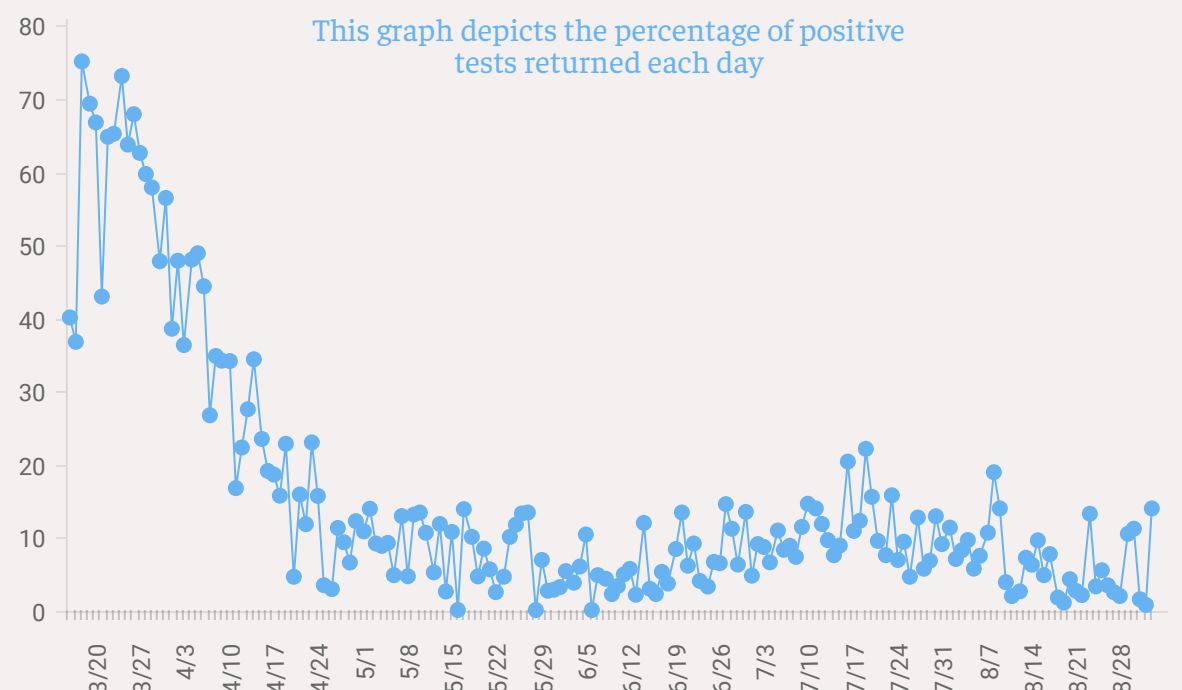

414.6 tests conducted per 1,000 residents

8.7% of tests were positive

COVID-19

St. John the Baptist Parish, LA

19% POVERTY RATE

11.4% UNINSURED

24.9% <18 YEARS OLD

13.2% ≥ 65 YEARS OLD

St. John the Baptist Parish ranks #15 in deaths and #25 in cases statewide

97 deaths
1.9% of deaths statewide

1559 cases
1% of cases statewide

COVID-19 risk is not equal for all people in St. John the Baptist Parish

St. John the Baptist Parish is home to

12 industrial facilities that release

5.17 million pounds of toxic pollution each year

Exposure to air pollution is linked to increased risk of death from COVID-19