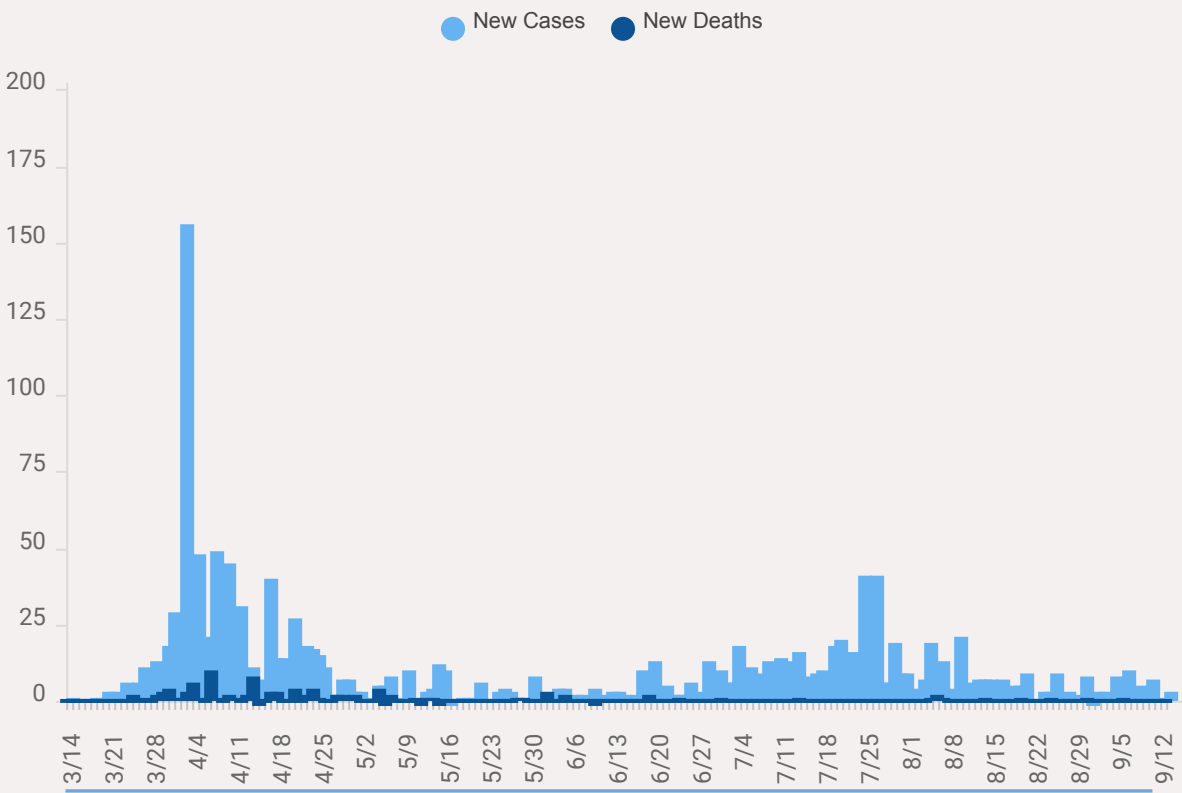

## St. John the Baptist Parish, LA

 19% POVERTY RATE

 11.4% UNINSURED

 24.9% <18 YEARS OLD

 13.2% ≥ 65 YEARS OLD

St. John the Baptist Parish ranks #15 in deaths and #25 in cases statewide

97 deaths  
1.9% of deaths statewide

1559 cases  
1% of cases statewide