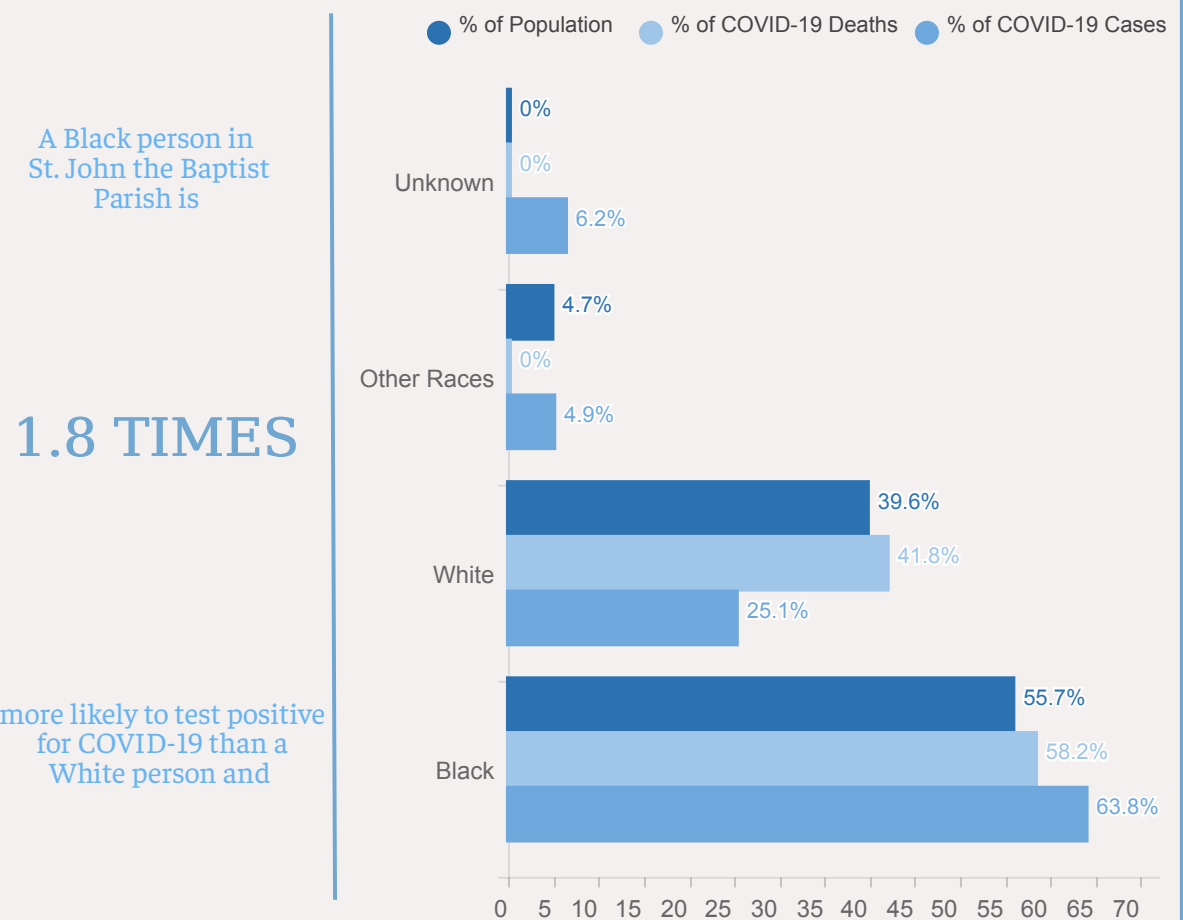

COVID-19 risk is not equal for all people in St. John the Baptist Parish

St. John the Baptist Parish is home to

12 industrial facilities that release

5.17 million pounds of toxic pollution each year

Exposure to air pollution is linked to increased risk of death from COVID-19