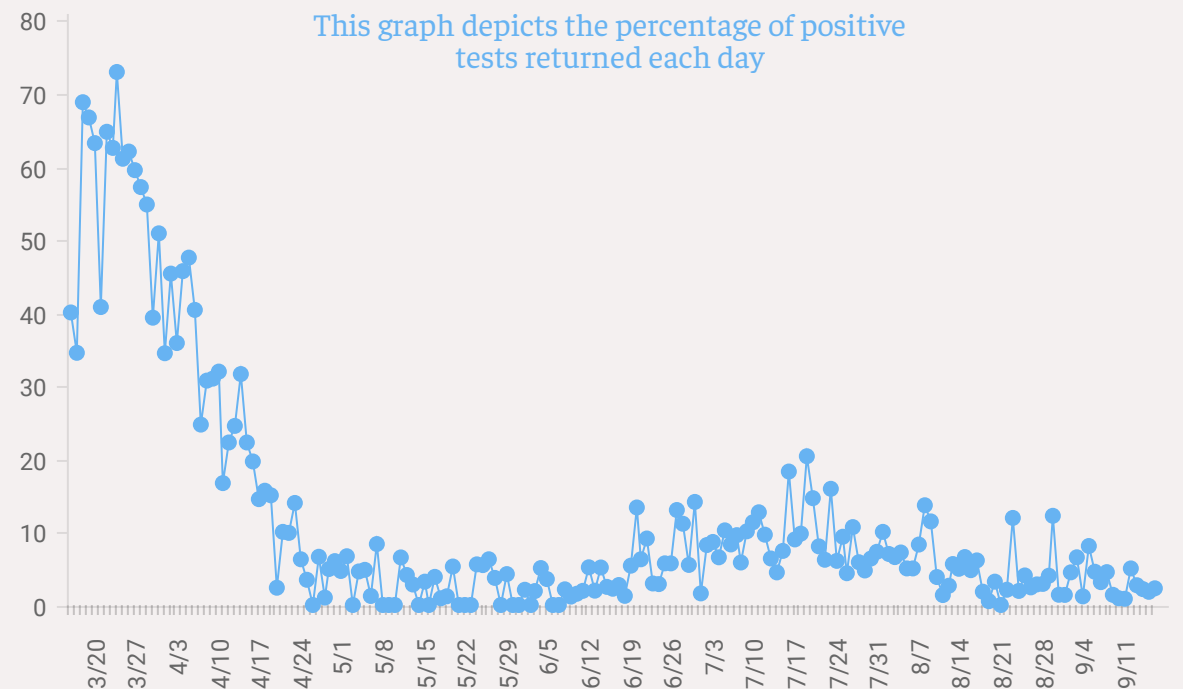

**100 deaths**  
 1.9% of deaths  
 statewide

**1586 cases**  
 1% of cases  
 statewide