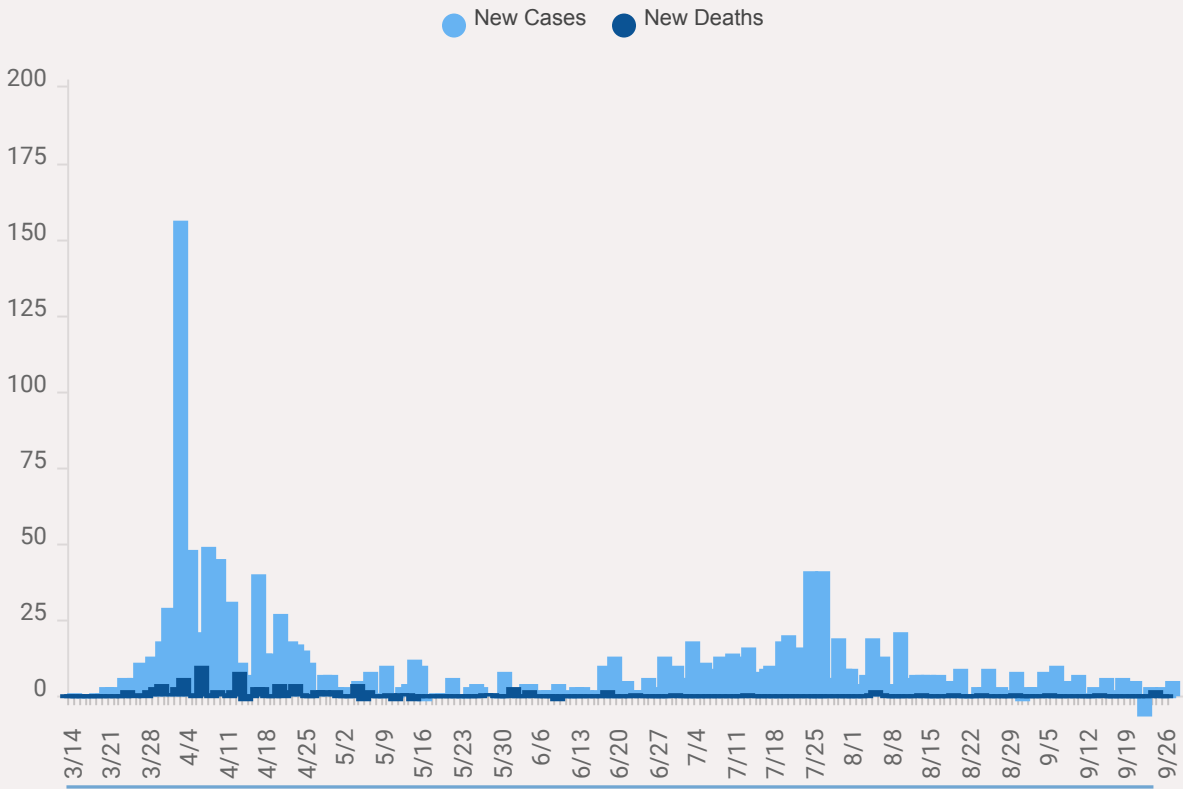

## St. John the Baptist Parish, LA

\$ **19% POVERTY RATE**    
  **11.4% UNINSURED**    
  **24.9% <18 YEARS OLD**    
  **13.2% ≥ 65 YEARS OLD**

St. John the Baptist Parish ranks #15 in deaths and #26 in cases statewide

**100 deaths**  
 1.9% of deaths  
 statewide

**1586 cases**  
 1% of cases  
 statewide