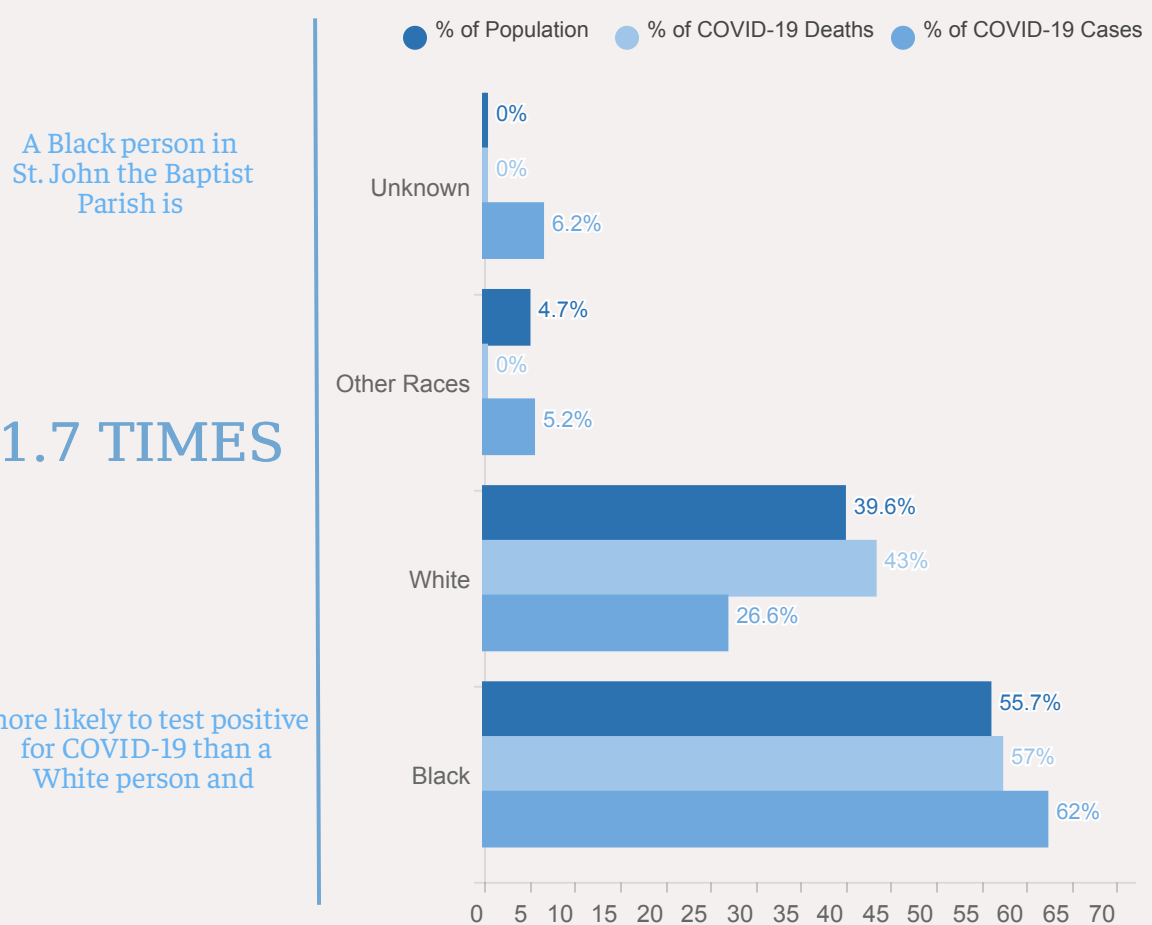

COVID-19 risk is not equal for all people in St. John the Baptist Parish

St. John the Baptist Parish is home to

12 industrial facilities that release

5.17 million pounds of toxic pollution each year

Exposure to air pollution is linked to increased risk of death from COVID-19