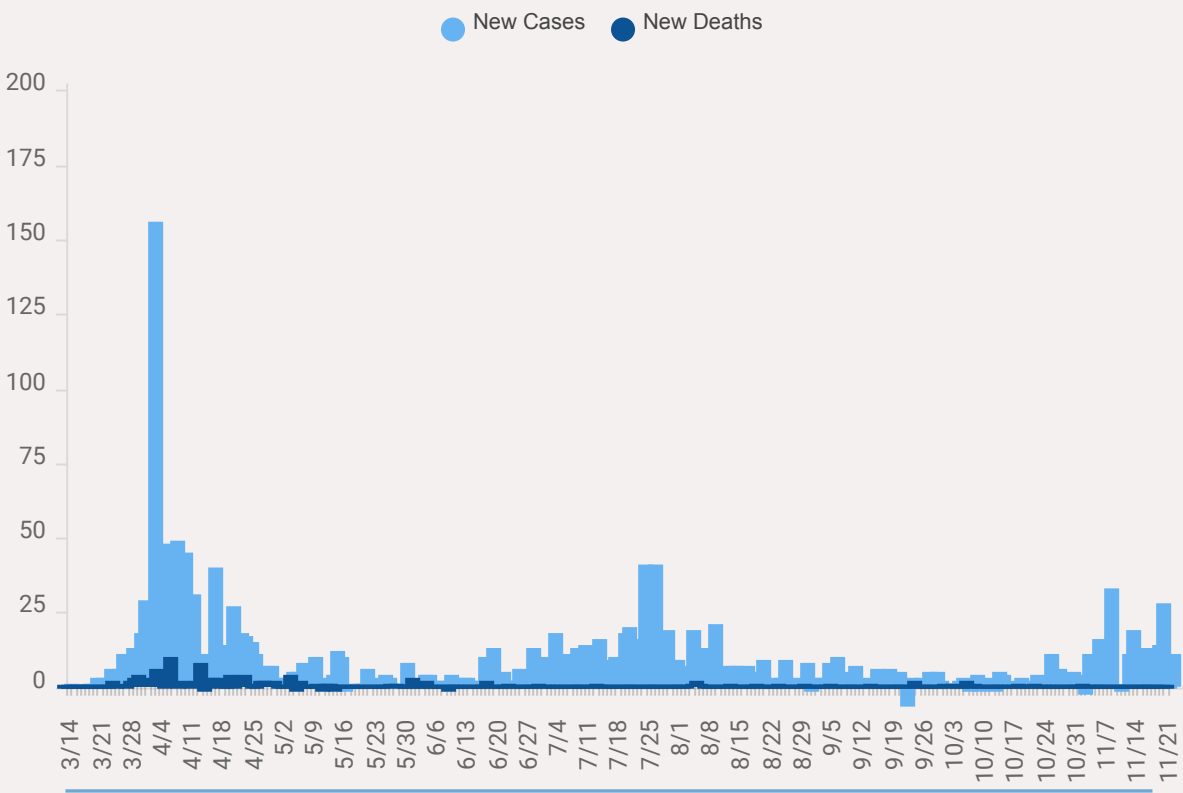

## St. John the Baptist Parish, LA

19%  
**POVERTY  
 RATE**

11.4%  
**UNINSURED**

24.9%  
**<18 YEARS  
 OLD**

13.2%  
**≥ 65 YEARS  
 OLD**

St. John the Baptist Parish ranks #16 in deaths and #28 in cases statewide

108 deaths  
 1.8% of deaths  
 statewide

1872 cases  
 .9% of cases  
 statewide

This graph depicts the percentage of positive tests returned each day