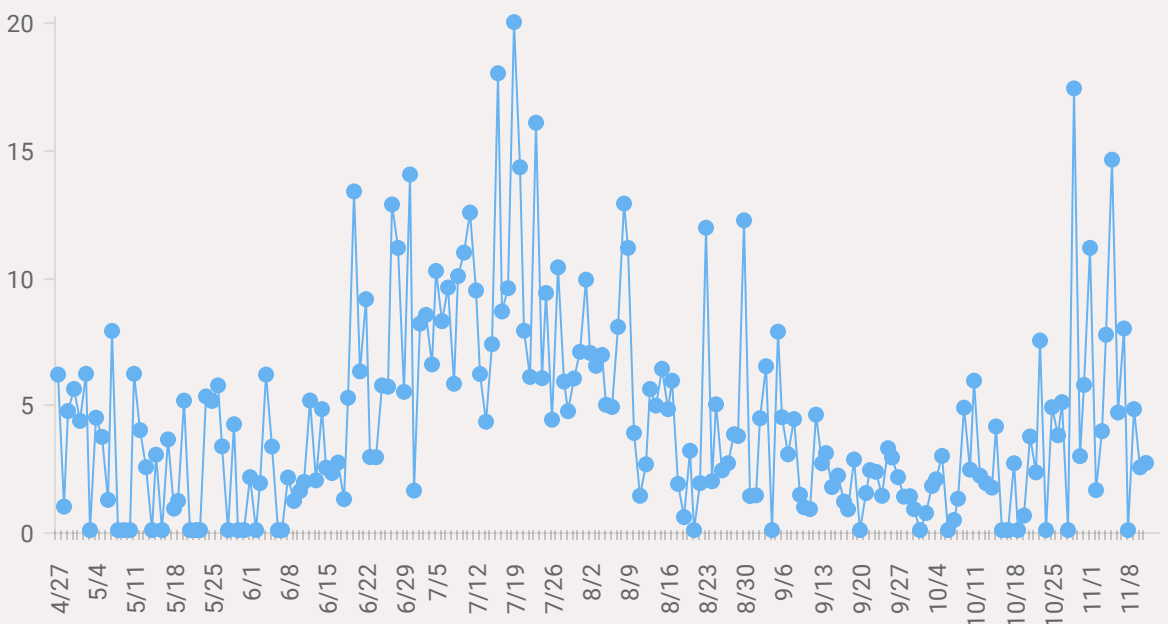

## St. John the Baptist Parish, LA

19%  
**POVERTY  
 RATE**

11.4%  
**UNINSURED**

24.9%  
**<18 YEARS  
 OLD**

13.2%  
**≥ 65 YEARS  
 OLD**

St. John the Baptist Parish ranks #16 in deaths and #28 in cases statewide

108 deaths  
 1.8% of deaths  
 statewide

1872 cases  
 .9% of cases  
 statewide

This graph depicts the percentage of positive tests returned each day