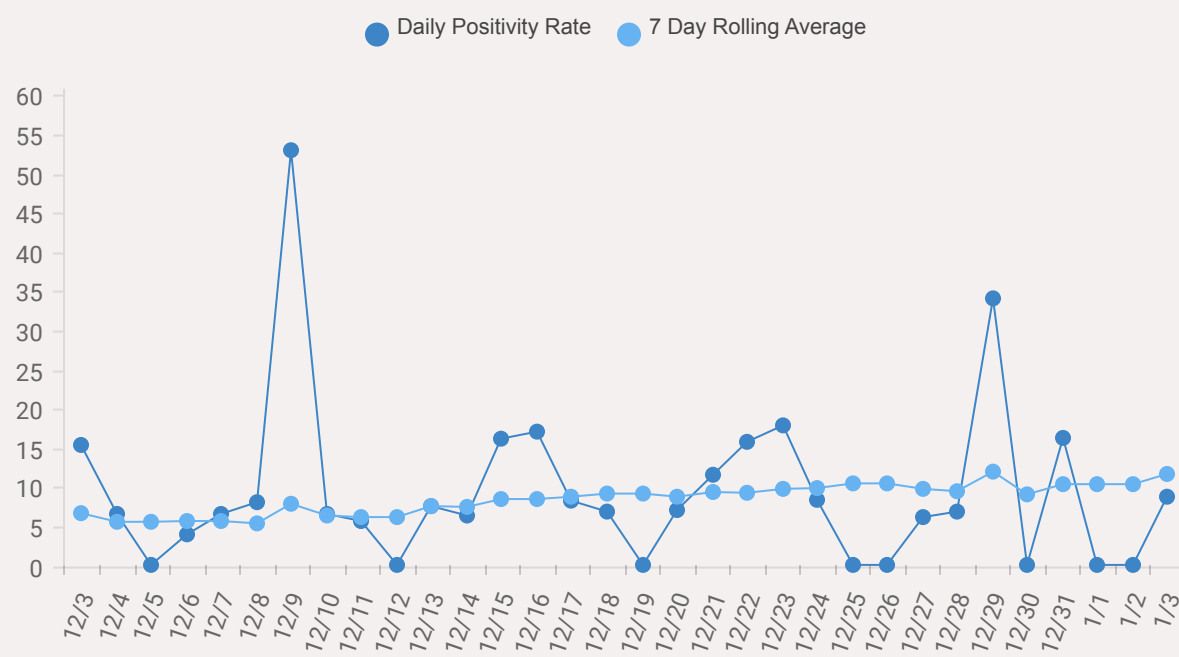

Previous Month Test Positivity in St. John the Baptist Parish