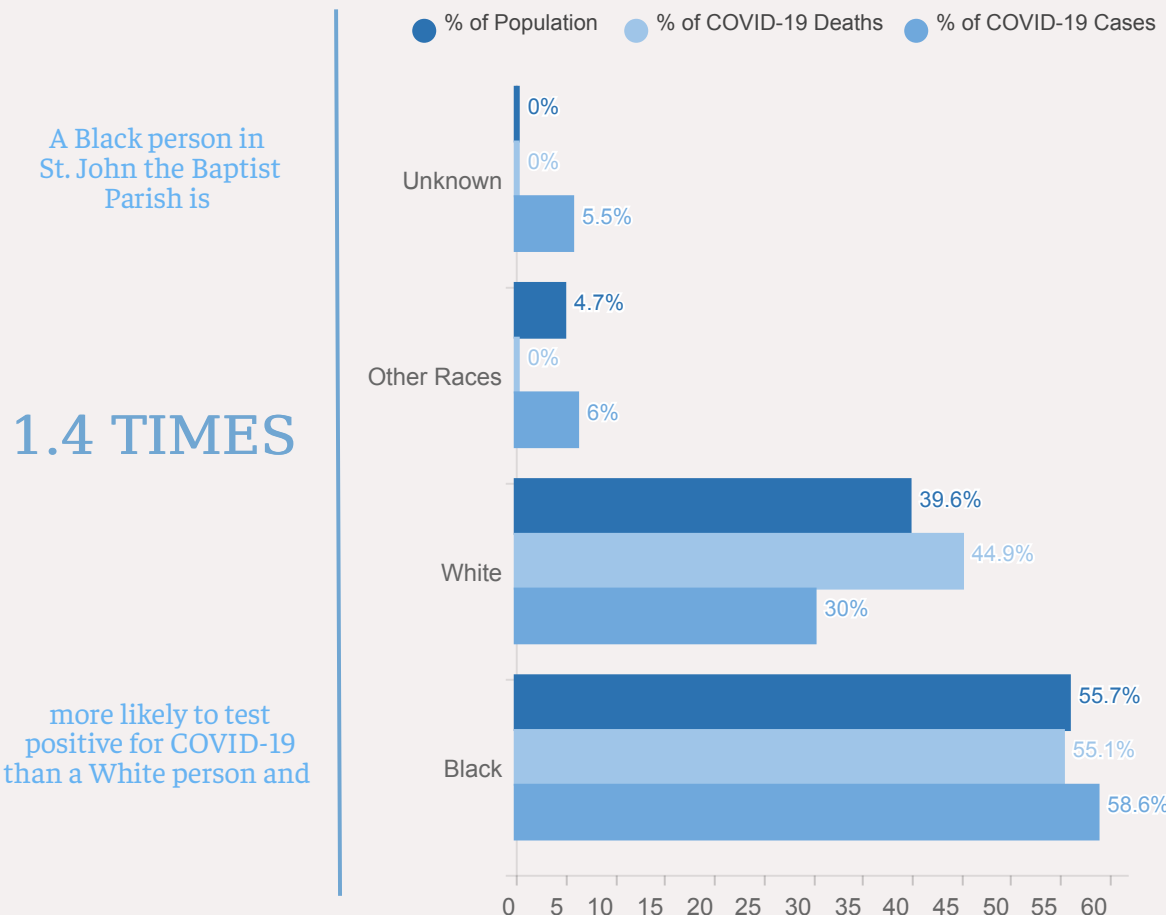

COVID-19 risk is not equal for all people in St. John the Baptist Parish

St. John the Baptist Parish is home to

12 industrial facilities that release

5.17 million pounds of toxic pollution each year

Exposure to air pollution is linked to increased risk of death from COVID-19