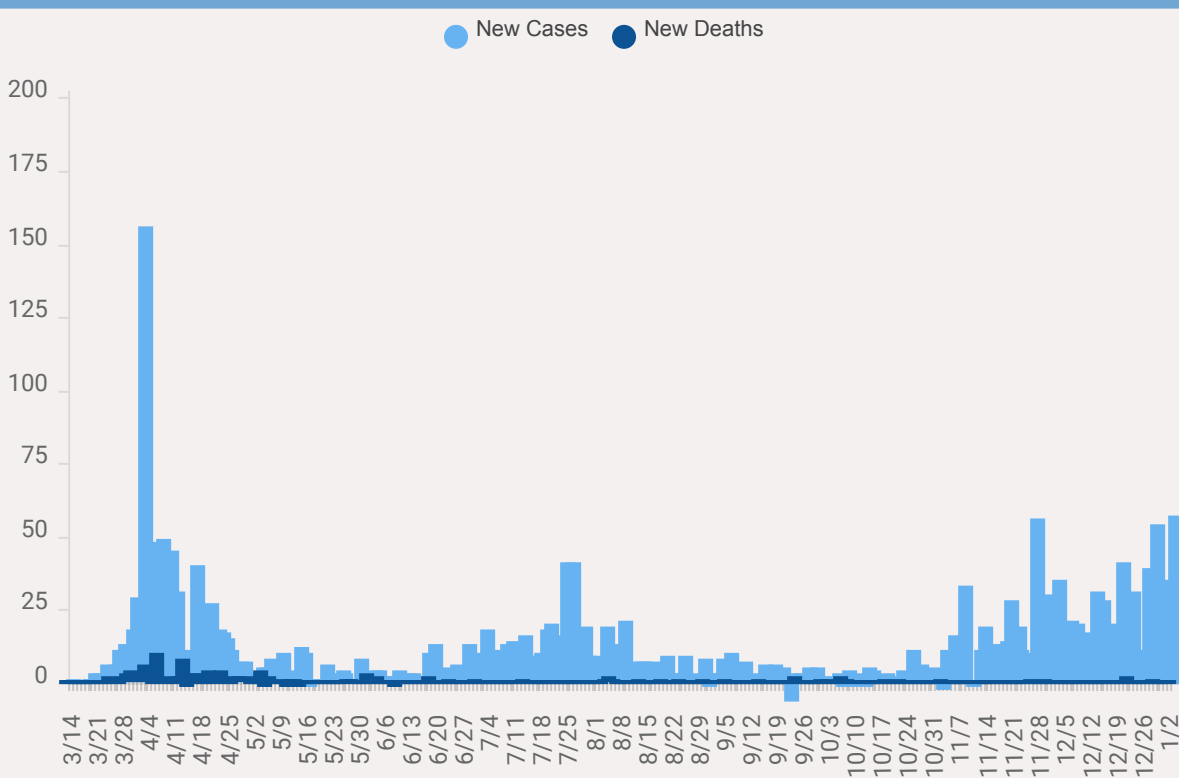

## St. John the Baptist Parish, LA

19% POVERTY RATE

11.4% UNINSURED

24.9% <18 YEARS OLD

13.2% ≥ 65 YEARS OLD

St. John the Baptist Parish ranks #18 in deaths and #25 in cases statewide

113 deaths  
1.6% of deaths statewide

2581 cases  
.9% of cases statewide

Previous Month Test Positivity in St. John the Baptist Parish