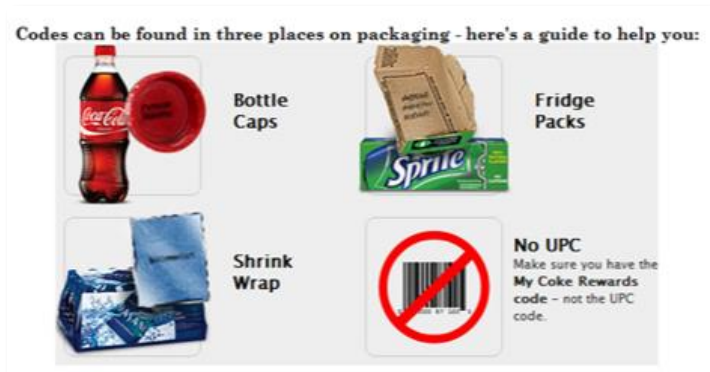

Time to Start Collecting

*****

Please collect and return Coke and Community Coffee labels by Oct 18th to your homeroom teacher in any type of bag.

These labels allow us to get money back for our school! We are not collecting any other labels or items at this time. The class with the most collectibles will when a PARTY!

Coca Cola Give

Please collect the Coca Cola bottle tops, plastic, or paper packaging that has a Coke product code. We will have volunteers scan the codes at a later date. Examples below.