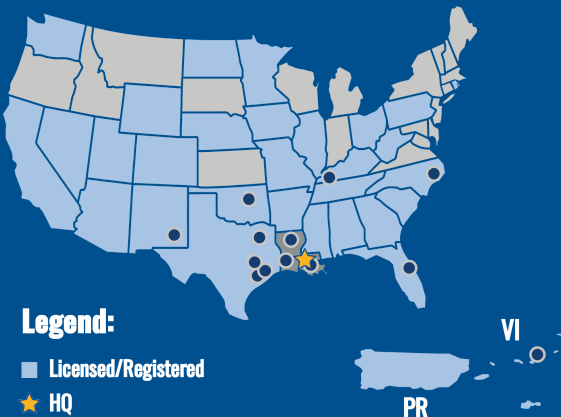

TECHNOLOGY

- Corporate Engagement
- Field Auditing
- Near Miss Reporting
- Job Safety Analysis (JSAs)
- Digital Platforms
- Project Control Tools

OPERATING LOCATIONS

Legend:

- Licensed/Registered
- ★ HQ
- Operating Offices