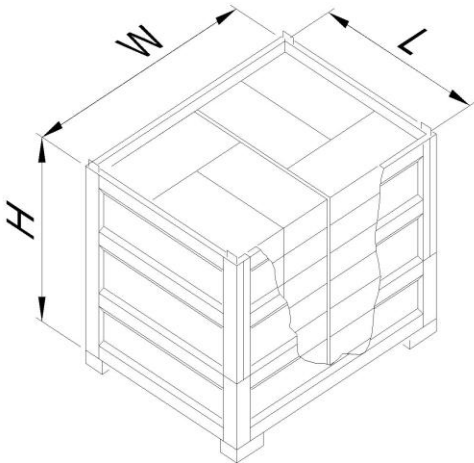

PACKAGE (P51, P58, P70, P79)

PACKAGE (P44, P45, P46)