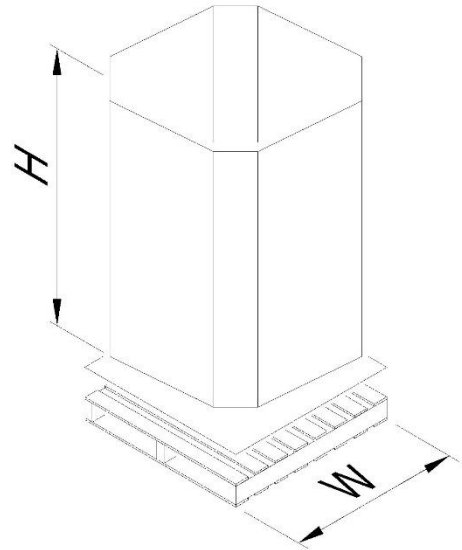

PACKAGE (P28)