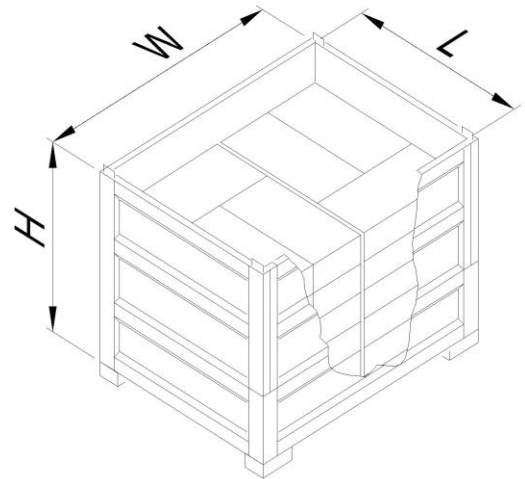

Packaging - Cold SBR CBMB Polymers - Bale						
Product	Bale Wt.	Number of Bales	New Skid Wt.	Package	No. of Boxes for Maximum Stacking Height	Packaging Code
1789	80 lbs	36	2880 lbs	Corrugated box with wooden pallet	2	P70
1789	80 lbs	36	2880 lbs	Aluminum OTD Returnable Container	4	P44
4684	90 lbs	32	2880 lbs	Stretch wrapped on wooden pallet	1	P63
1605	90 lbs	32	2880 lbs	Stretch wrapped on wooden pallet	1	P60
1686	90 lbs	32	2880 lbs	Stretch wrapped on wooden pallet	1	P63
1847	90 lbs	32	2880 lbs	Stretch wrapped on wooden pallet	1	P63
1848	90 lbs	32	2880 lbs	Stretch wrapped on wooden pallet	1	P63
1888	90 lbs	32	2880 lbs	Stretch wrapped on wooden pallet	1	P63

PACKAGE (P21 and P25)

PACKAGE (P28)

PACKAGE (P44, P45, P46)

PACKAGE (P43)

PACKAGE (P51, P58, P70, P79)

PACKAGE (P60, P63)

PACKAGE (GPMB4, GPMB5)

PACKAGE (P79)